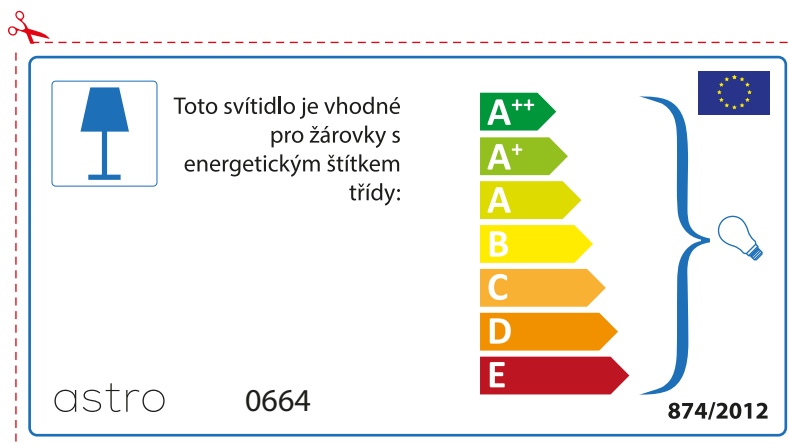

CZECH

Zkontrolujte prosím rozměr světelného zdroje pro svítidlo, protože se liší u různých značek