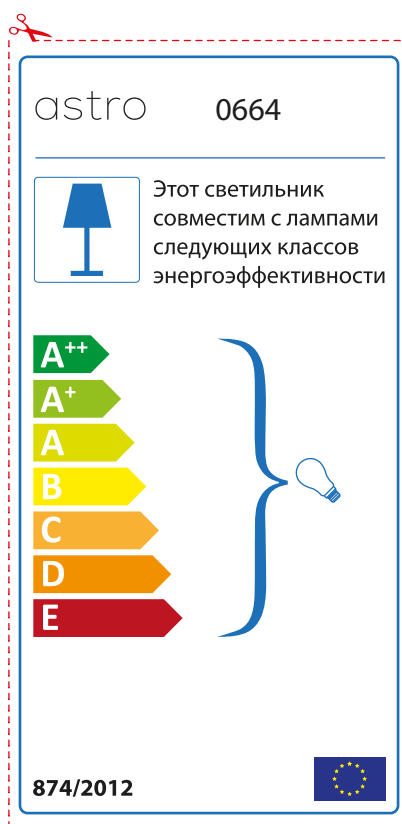

874/2012 

Detailed description: This is a rectangular label for an astro 0664 luminaire. It features a blue lamp icon in a box on the left. To its right, text states compatibility with bulbs of energy classes A++ through E. A vertical stack of seven colored arrows (green, light green, yellow, orange, red-orange, red) represents these classes. A large blue bracket on the right groups all classes and points to a lightbulb icon. The bottom left contains the code '874/2012' and the bottom right contains the European Union flag. A red dashed border with a scissors icon at the top left indicates where to cut.

 This luminaire is compatible with bulbs of the energy classes:

A++
A+
A
B
C
D
E

astro 0664  874/2012

Detailed description: This is a rectangular label for an astro 0664 luminaire, oriented horizontally. It features a blue lamp icon in a box on the left. To its right, text states compatibility with bulbs of energy classes A++ through E. A vertical stack of seven colored arrows (green, light green, yellow, orange, red-orange, red) represents these classes. A large blue bracket on the right groups all classes and points to a lightbulb icon. The bottom left contains the code 'astro 0664' and the bottom right contains the European Union flag and the code '874/2012'. A red dashed border with a scissors icon at the top left indicates where to cut.

astro 0664

 Осветителното тяло е съвместимо с електрически лампи от енергиен клас:

A++
A+
A
B
C
D
E

874/2012 

 Осветителното тяло е съвместимо с електрически лампи от енергиен клас:

A++
A+
A
B
C
D
E

astro 0664 

874/2012

CZECH

Zkontrolujte prosím rozměr světelného zdroje pro svítidlo, protože se liší u různých značek

RUSSIAN

Просьба проверить размеры лампы для установки в этот светильник, поскольку размеры ламп могут отличаться в зависимости от производителя