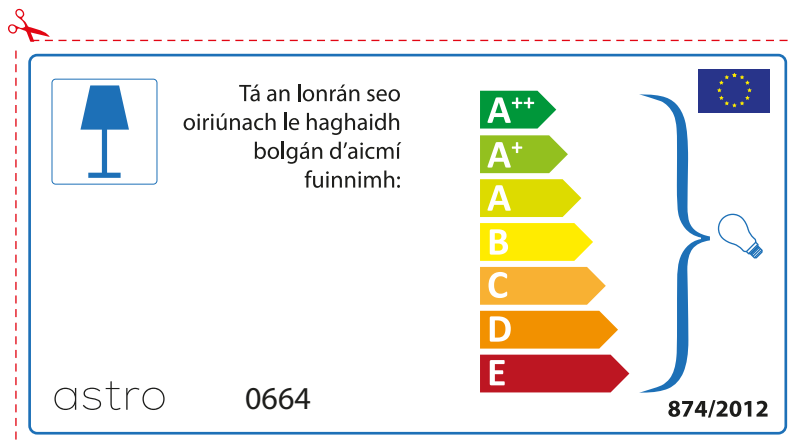

IRISH

Moltar duit toisí lampa a sheiceáil sula bhfeistíonn tú é sa lonrán, toisc gur féidir le toisí lampaí a bheith éagsúil ó bhranda go branda