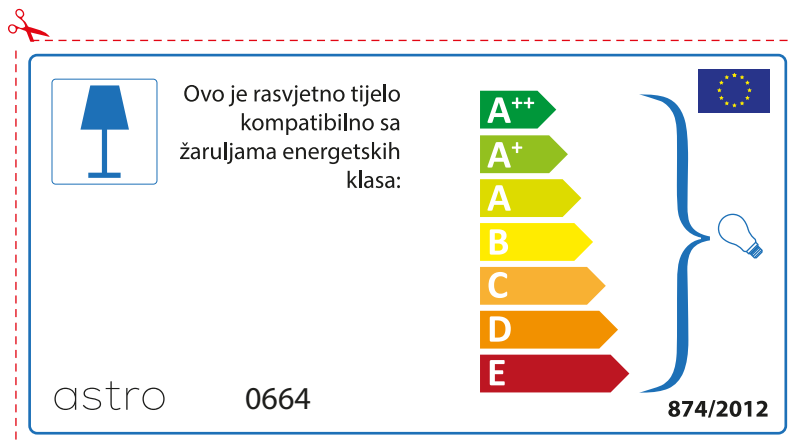

CROATIAN

Provjerite veličinu žarulje prije umetanja u rasvjetno tijelo jer se veličina žarulja razlikuje ovisno o proizvođaču