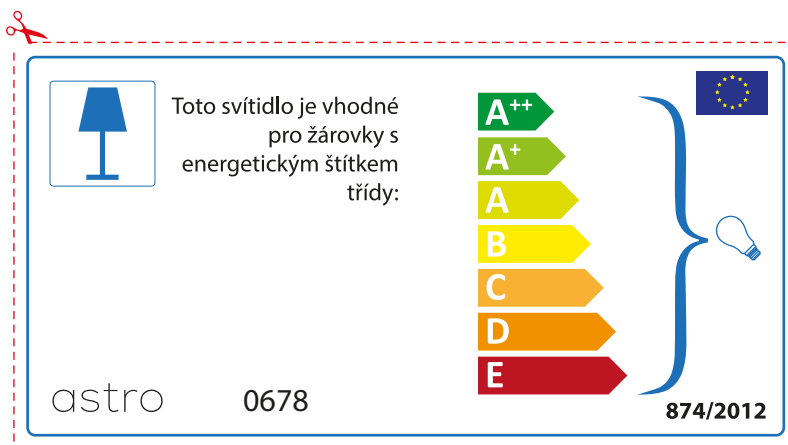

CZECH

Zkontrolujte prosím rozměr světelného zdroje pro svítidlo, protože se liší u různých značek