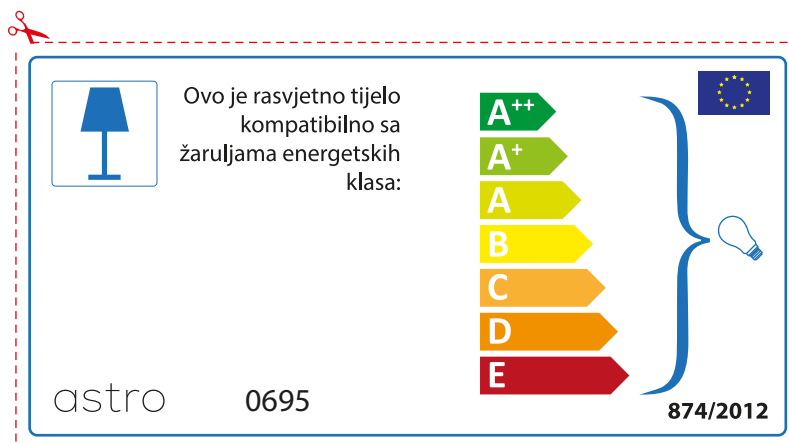

CROATIAN

Provjerite veličinu žarulje prije umetanja u rasvjetno tijelo jer se veličina žarulja razlikuje ovisno o proizvođaču