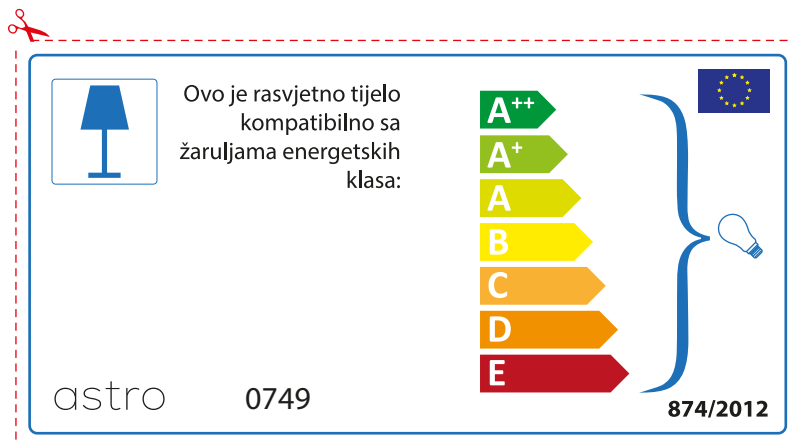

874/2012 

Detailed description: This is a rectangular label for an astro luminaire model 0749. It features a blue lamp icon in a box on the left. To its right, text states compatibility with bulbs of energy classes A++ through E. A vertical stack of seven colored arrows (green, light green, yellow, orange, red-orange, red) represents these classes. A blue bracket on the right groups all classes and points to a lightbulb icon. The bottom left contains the code 874/2012 and the bottom right contains the EU flag.

 This luminaire is compatible with bulbs of the energy classes:

A++
A+
A
B
C
D
E

astro 0749

  874/2012

Detailed description: This is a rectangular label for an astro luminaire model 0749, oriented horizontally. It features a blue lamp icon in a box on the left. To its right, text states compatibility with bulbs of energy classes A++ through E. A vertical stack of seven colored arrows (green, light green, yellow, orange, red-orange, red) represents these classes. A blue bracket on the right groups all classes and points to a lightbulb icon. The bottom left contains the code astro 0749, and the bottom right contains the EU flag and the code 874/2012.

A++
A+
A
B
C
D
E

874/2012 

 Corpurile de iluminat sunt compatibile cu surse de lumina din clasa:

A++
A+
A
B
C
D
E

astro 0749 

874/2012

CROATIAN

Provjerite veličinu žarulje prije umetanja u rasvjetno tijelo jer se veličina žarulja razlikuje ovisno o proizvođaču

SPANISH

Por favor, comprobar las dimensiones de las lámparas para esta luminaria. Las dimensiones de las lámparas pueden variar entre las diferentes marcas

astro 0749

 Esta luminaria es compatible con lámparas de clase energética: