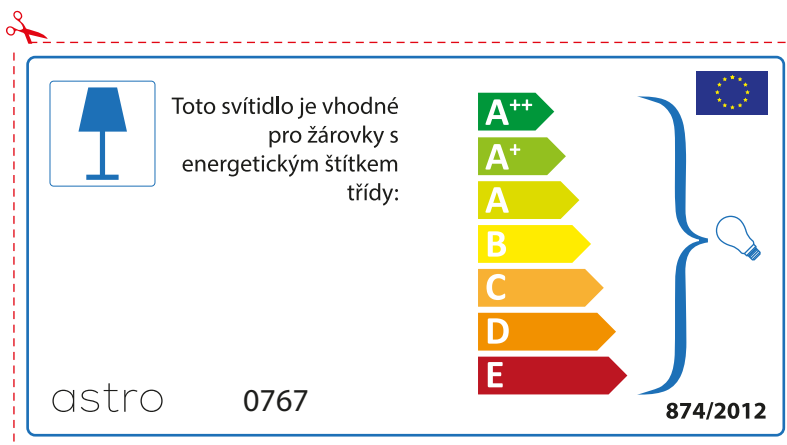

CZECH

Zkontrolujte prosím rozměr světelného zdroje pro svítidlo, protože se liší u různých značek