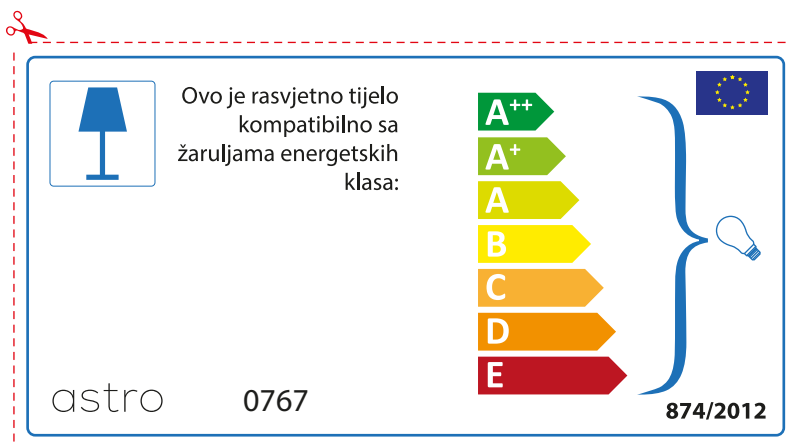

874/2012 

Detailed description: This is a rectangular label for an astro 0767 luminaire. It features a blue lamp icon in a box on the left. To its right, text states compatibility with bulbs of energy classes A++ through E. A vertical stack of seven colored arrows (green, light green, yellow, orange, red-orange, red) represents these classes. A blue bracket on the right groups all classes and points to a lightbulb icon. The label includes the model number 'astro 0767' at the top, the regulation number '874/2012' and the EU flag at the bottom.

 Questo apparecchio è compatibile con le lampade delle classi energetiche:

A++
A+
A
B
C
D
E

astro 0767

874/2012

Detailed description: This is a compatibility label for the Astro 0767 lamp fixture, oriented vertically. It features a blue lamp icon in a box. The text states that the fixture is compatible with energy classes A++ through E. A vertical stack of seven colored arrows (green, light green, yellow, orange, red-orange, red) represents these classes. A blue bracket on the right side of the arrows points to a small lightbulb icon. The label includes the model number 'astro 0767' at the bottom left, the reference '874/2012' at the bottom right, and the European Union flag at the top right. A red dashed border with a scissors icon at the top left indicates where to cut.

A++
A+
A
B
C
D
E

874/2012 

 Corpurile de iluminat sunt compatibile cu surse de lumina din clasa:

A++
A+
A
B
C
D
E

astro 0767 

874/2012

CROATIAN

Provjerite veličinu žarulje prije umetanja u rasvjetno tijelo jer se veličina žarulja razlikuje ovisno o proizvođaču

SPANISH

Por favor, comprobar las dimensiones de las lámparas para esta luminaria. Las dimensiones de las lámparas pueden variar entre las diferentes marcas

astro 0767

 Esta luminaria es compatible con lámparas de clase energética: