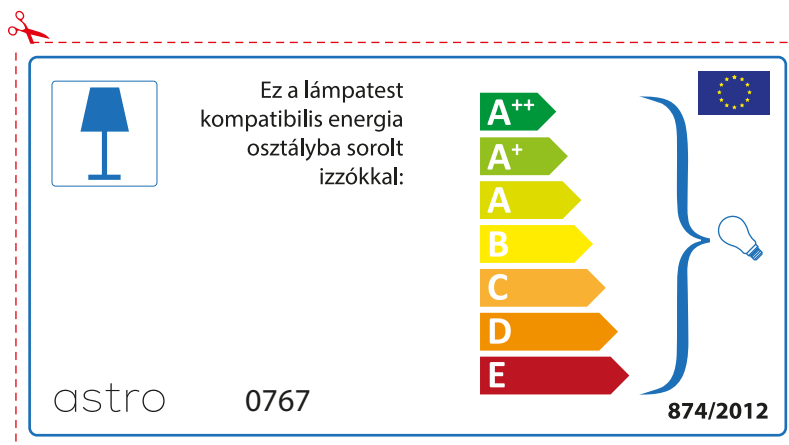

HUNGARIAN

Kérjük, ellenőrizze, hogy a fényforrások foglalata megfelel-e a lámpatest által előírtaknak, ugyanis a különböző márkák eltérhetnek egymástól