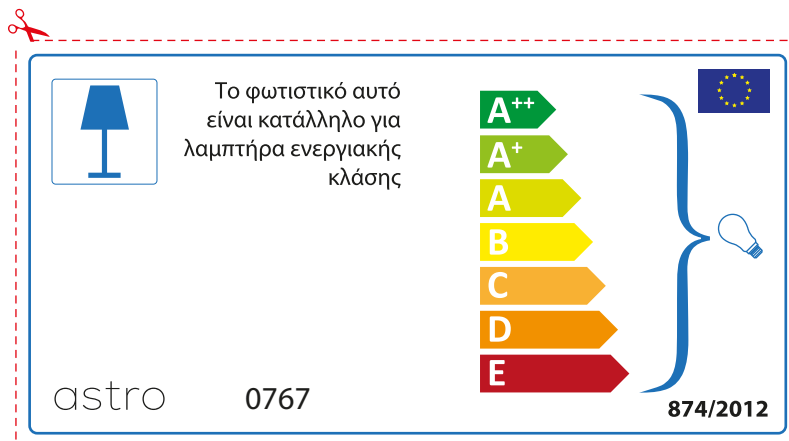

GREEK

Ελέγξτε προσεκτικά τις διαστάσεις του λαμπτήρα ώστε να είναι κατάλληλοι για το συγκεκριμένο φωτιστικό γιατί οι διαστάσεις ίδιου τύπου λαμπτήρα πολλές φορές διαφέρουν ανάλογα την εταιρία κατασκευής