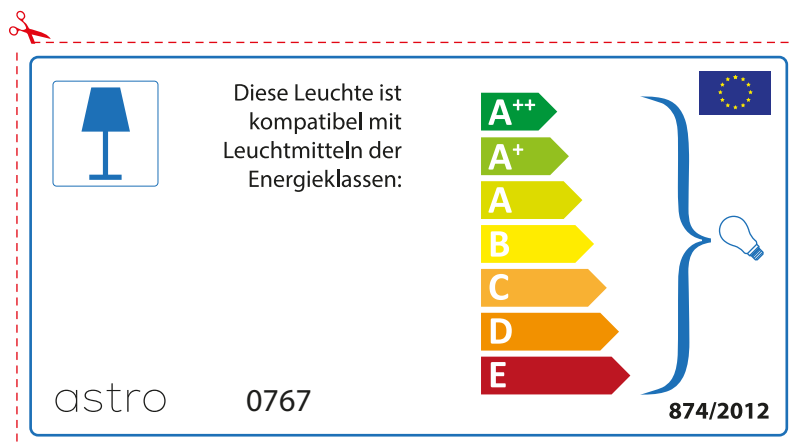

GERMAN

Bitte überprüfen Sie, ob die Abmessungen der Lampe für die Armatur passend sind, da die Größe der Lampen zwischen verschiedenen Marken variieren können