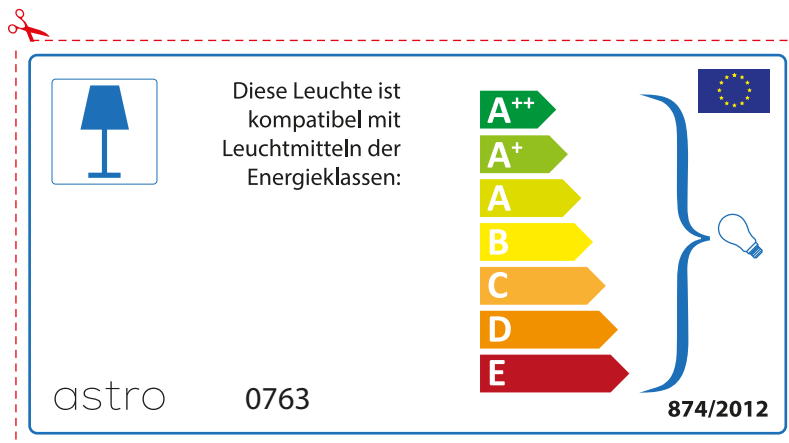

GERMAN

Bitte überprüfen Sie, ob die Abmessungen der Lampe für die Armatur passend sind, da die Größe der Lampen zwischen verschiedenen Marken variieren können