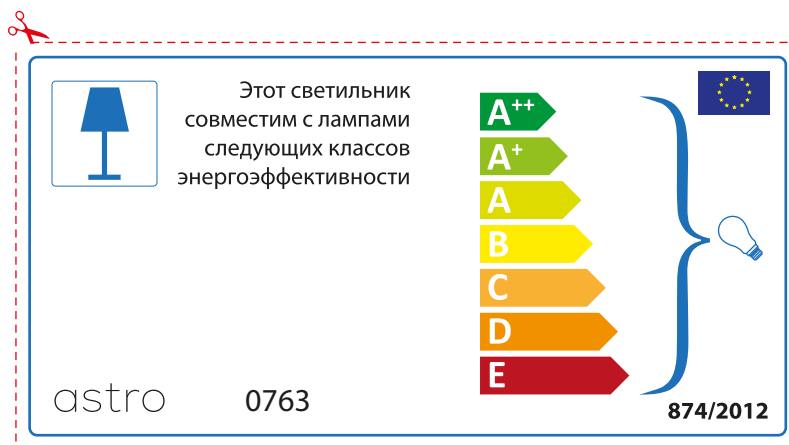

RUSSIAN

Просьба проверить размеры лампы для установки в этот светильник, поскольку размеры ламп могут отличаться в зависимости от производителя