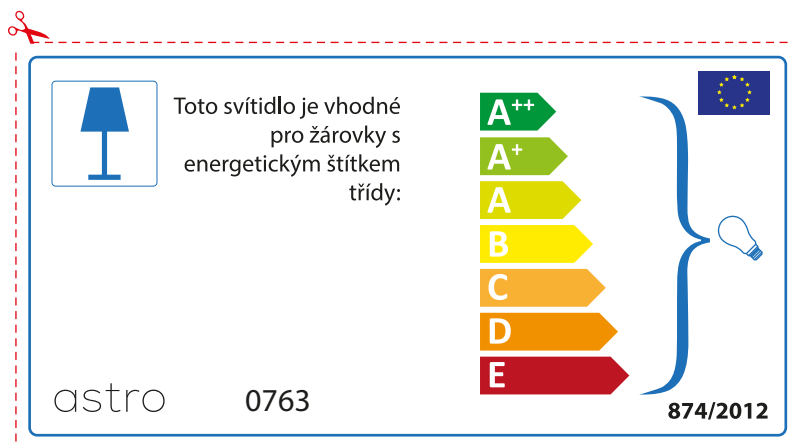

CZECH

Zkontrolujte prosím rozměr světelného zdroje pro svítidlo, protože se liší u různých značek