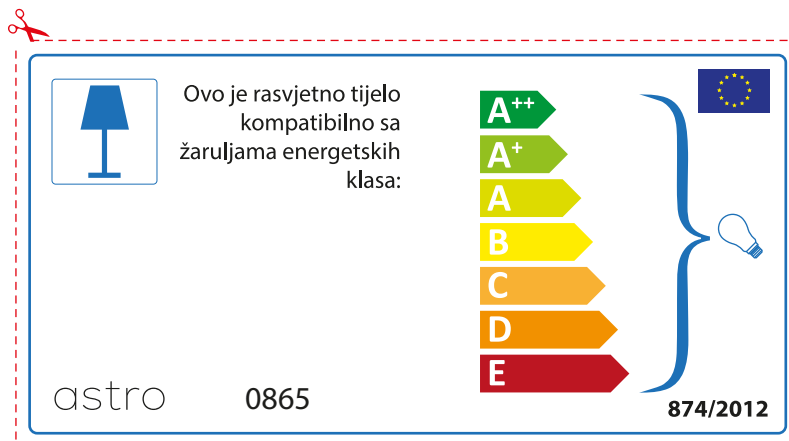

874/2012 

Detailed description: This is a rectangular label for an astro 0865 luminaire. It features a blue lamp icon in a box on the left. To its right, text states compatibility with bulbs of energy classes A++ through E. A vertical stack of seven colored arrows (green, light green, yellow, orange, red-orange, red) represents these classes. A blue bracket on the right groups all seven classes and points to a lightbulb icon. The bottom left contains the text '874/2012' and the bottom right contains the European Union flag. A red dashed border and a scissors icon at the top left indicate it is a cut-out label.

A++
A+
A
B
C
D
E

874/2012 

Detailed description: This is a rectangular label for an astro 0865 lamp. It features a blue lamp icon in a box on the left. To its right, the text reads 'Diese Leuchte ist kompatibel mit Leuchtmitteln der Energieklassen:'. Below this is a vertical stack of seven energy class arrows: A++ (green), A+ (light green), A (yellow-green), B (yellow), C (orange), D (dark orange), and E (red). A large blue bracket on the right side of these arrows encompasses all seven classes and points to a small lightbulb icon. At the bottom left, the text '874/2012' is displayed next to the European Union flag icon. A red dashed border surrounds the entire label, with a pair of scissors icon at the top left corner.

A++
A+
A
B
C
D
E

874/2012 

 Corpurile de iluminat sunt compatibile cu surse de lumina din clasa:

A++
A+
A
B
C
D
E

astro 0865 

874/2012

CROATIAN

Provjerite veličinu žarulje prije umetanja u rasvjetno tijelo jer se veličina žarulja razlikuje ovisno o proizvođaču