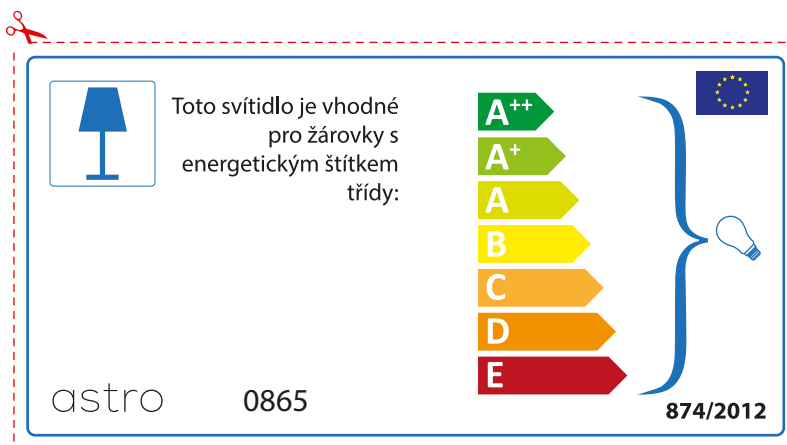

CZECH

Zkontrolujte prosím rozměr světelného zdroje pro svítidlo, protože se liší u různých značek