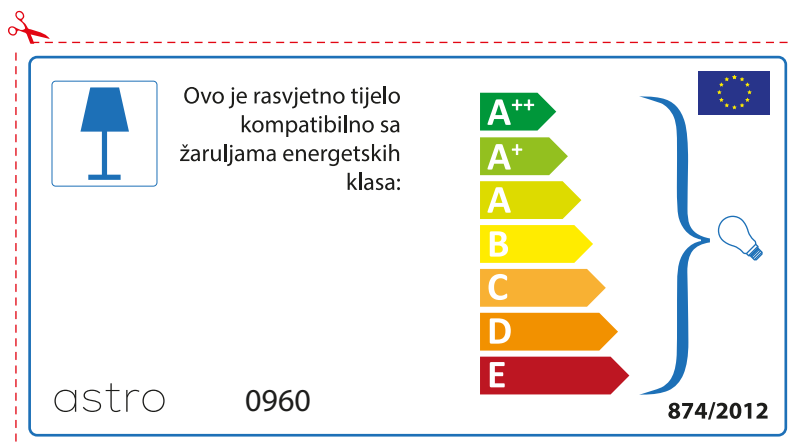

CROATIAN

Provjerite veličinu žarulje prije umetanja u rasvjetno tijelo jer se veličina žarulja razlikuje ovisno o proizvođaču