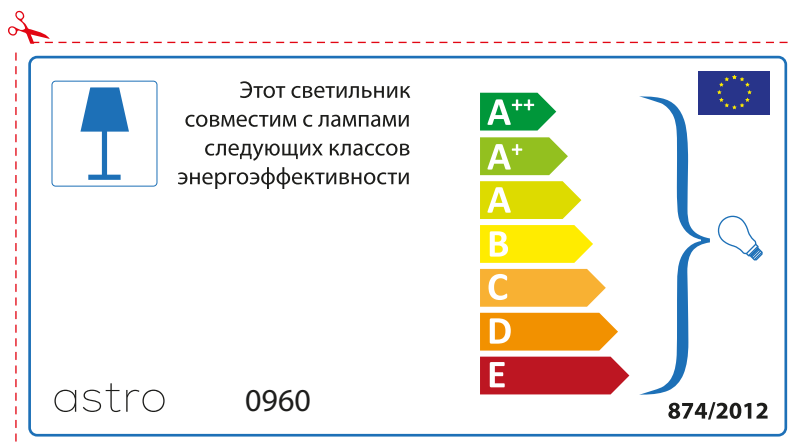

astro 0960

 Diese Leuchte ist kompatibel mit Leuchtmitteln der Energieklassen:

A++
A+
A
B
C
D
E

874/2012 

Detailed description: This is a rectangular label for an astro 0960 lamp. It features a blue lamp icon in a box on the left. To its right, the text states compatibility with light bulbs of energy classes A++ through E. A vertical stack of seven colored arrows (green, light green, yellow, orange, red-orange, red) represents these classes. A blue bracket on the right groups all classes and points to a small light bulb icon. The label includes the model number 'astro 0960' at the top, the standard number '874/2012' at the bottom left, and the EU flag at the bottom right. A red scissors icon is at the top left corner.

 Diese Leuchte ist kompatibel mit Leuchtmitteln der Energieklassen:

A++
A+
A
B
C
D
E

astro 0960  874/2012

Detailed description: This is a rectangular label for an astro 0960 lamp, oriented horizontally. It features a blue lamp icon in a box on the left. To its right, the text states compatibility with light bulbs of energy classes A++ through E. A vertical stack of seven colored arrows (green, light green, yellow, orange, red-orange, red) represents these classes. A blue bracket on the right groups all classes and points to a small light bulb icon. The label includes the model number 'astro 0960' at the bottom left, the standard number '874/2012' at the bottom right, and the EU flag at the top right. A red scissors icon is at the top left corner.

A++
A+
A
B
C
D
E

874/2012 

 Toto svítidlo je vhodné pro žárovky s energetickým štítkem třídy:

A++
A+
A
B
C
D
E

astro 0960 

874/2012

RUSSIAN

Просьба проверить размеры лампы для установки в этот светильник, поскольку размеры ламп могут отличаться в зависимости от производителя