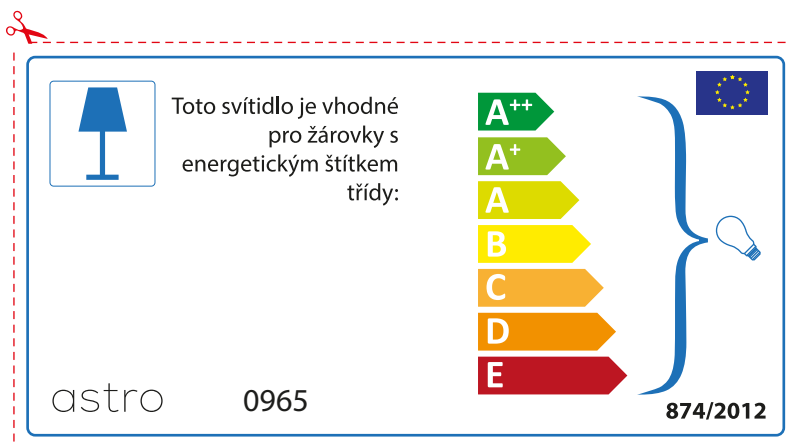

CZECH

Zkontrolujte prosím rozměr světelného zdroje pro svítidlo, protože se liší u různých značek