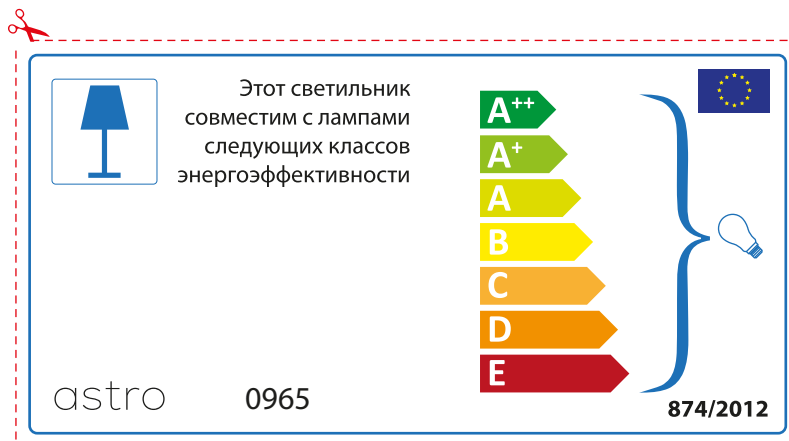

RUSSIAN

Просьба проверить размеры лампы для установки в этот светильник, поскольку размеры ламп могут отличаться в зависимости от производителя