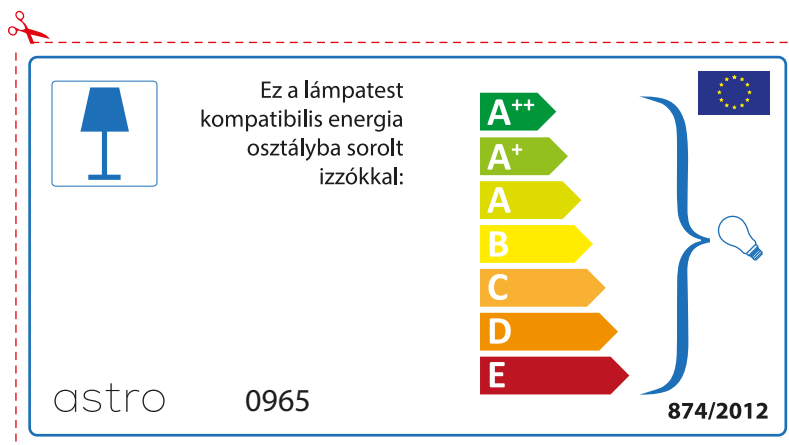

HUNGARIAN

Kérjük, ellenőrizze, hogy a fényforrások foglalata megfelel-e a lámpatest által előírtaknak, ugyanis a különböző márkák eltérhetnek egymástól