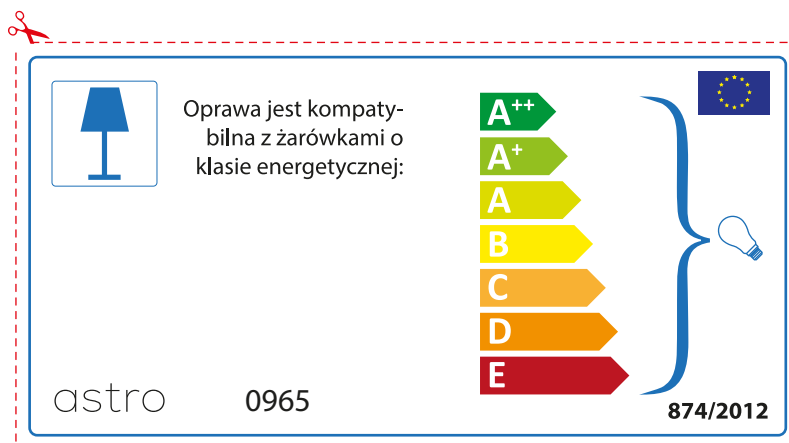

POLISH

Proszę sprawdzić wymiary żarówki czy pasują do danej oprawy , gdyż rozmiary żarówek mogą się różnić w zależności od producenta