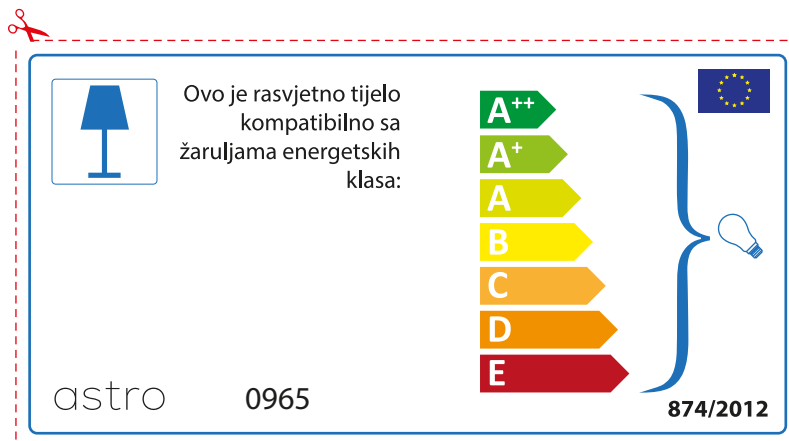

CROATIAN

Provjerite veličinu žarulje prije umetanja u rasvjetno tijelo jer se veličina žarulja razlikuje ovisno o proizvođaču