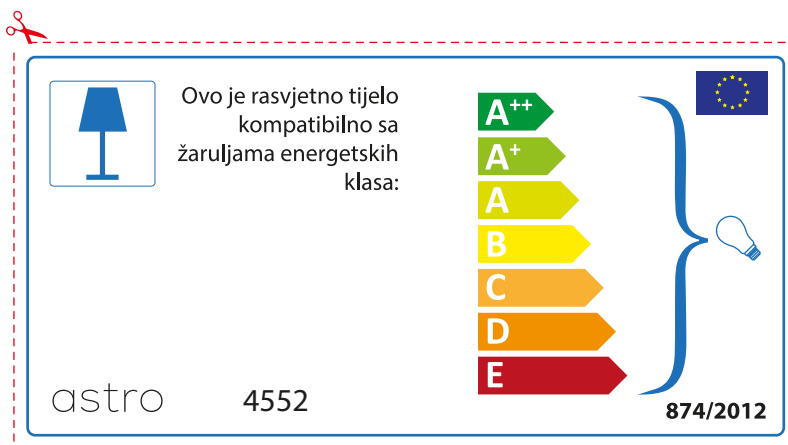

CROATIAN

Provjerite veličinu žarulje prije umetanja u rasvjetno tijelo jer se veličina žarulja razlikuje ovisno o proizvođaču