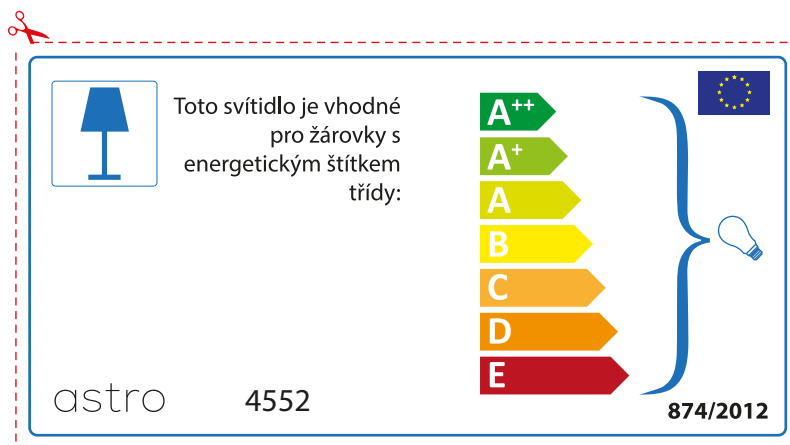

CZECH

Zkontrolujte prosím rozměr světelného zdroje pro svítidlo, protože se liší u různých značek