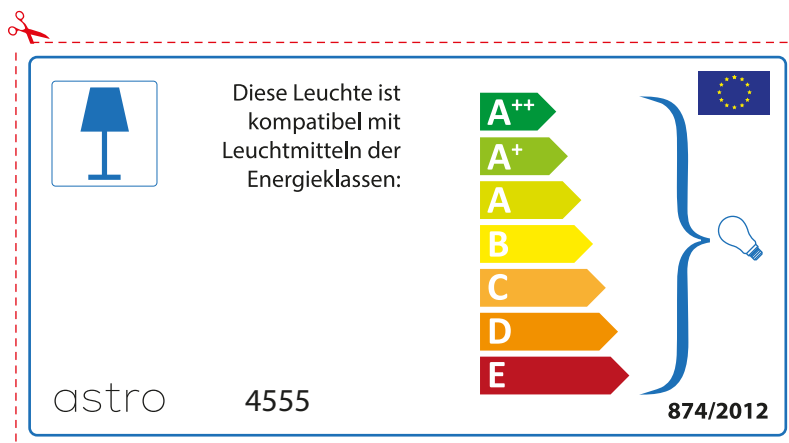

GERMAN

Bitte überprüfen Sie, ob die Abmessungen der Lampe für die Armatur passend sind, da die Größe der Lampen zwischen verschiedenen Marken variieren können