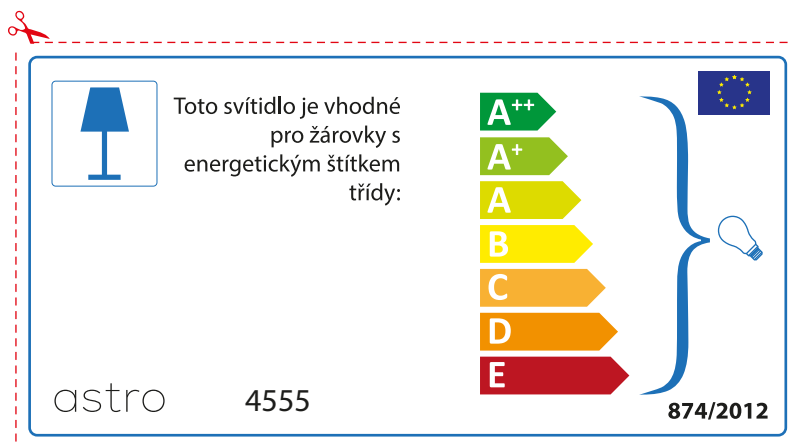

CZECH

Zkontrolujte prosím rozměr světelného zdroje pro svítidlo, protože se liší u různých značek