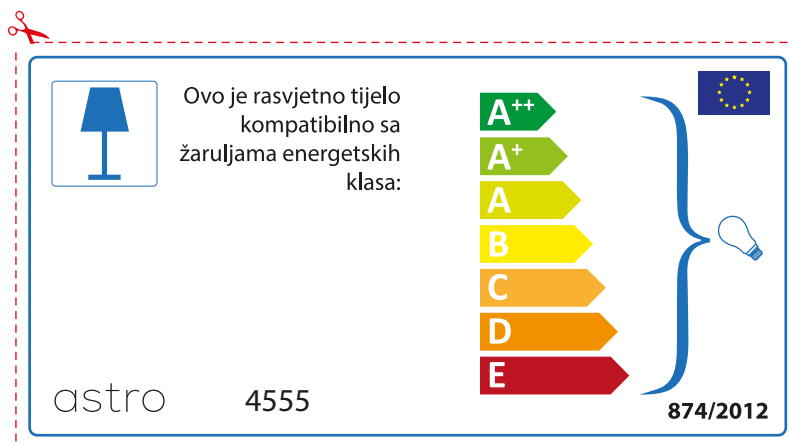

CROATIAN

Provjerite veličinu žarulje prije umetanja u rasvjetno tijelo jer se veličina žarulja razlikuje ovisno o proizvođaču