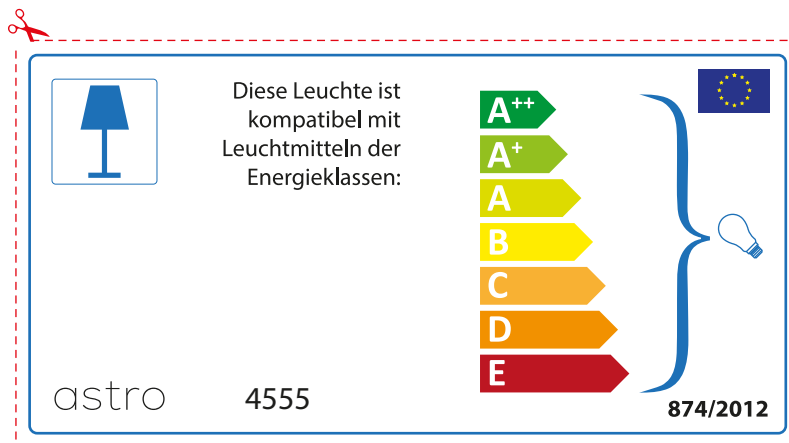

GERMAN

Bitte überprüfen Sie, ob die Abmessungen der Lampe für die Armatur passend sind, da die Größe der Lampen zwischen verschiedenen Marken variieren können