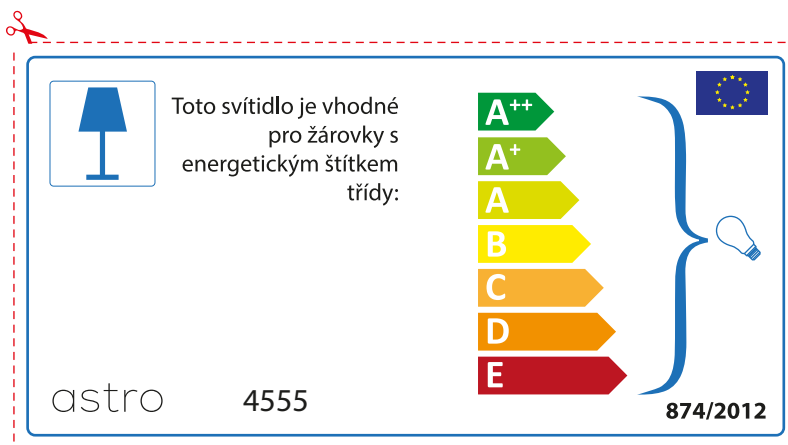

CZECH

Zkontrolujte prosím rozměr světelného zdroje pro svítidlo, protože se liší u různých značek