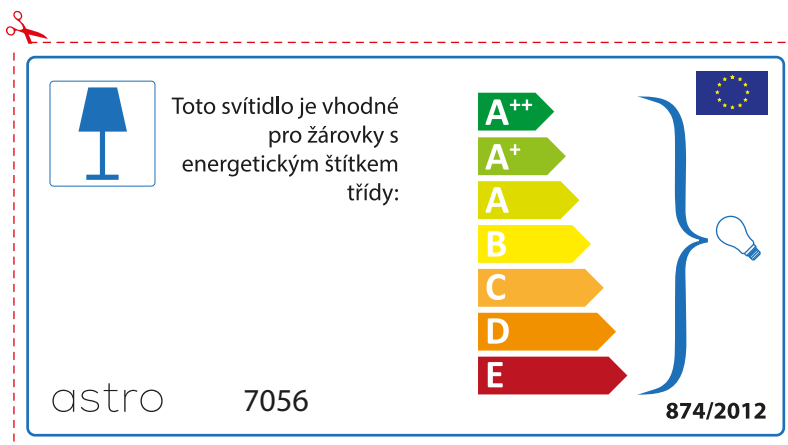

CZECH

Zkontrolujte prosím rozměr světelného zdroje pro svítidlo, protože se liší u různých značek