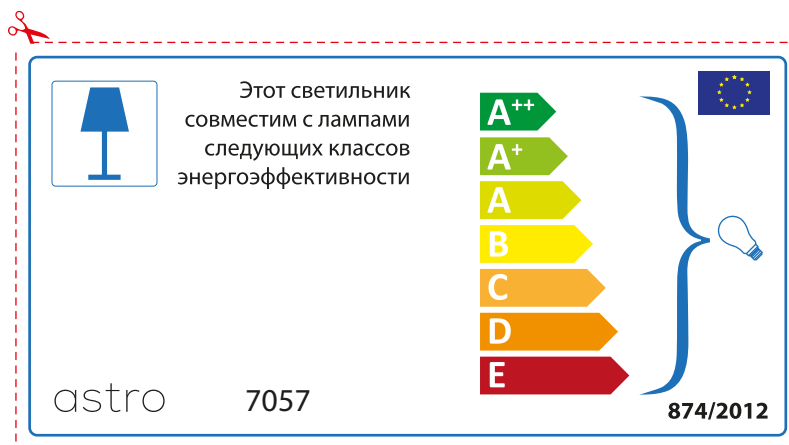

RUSSIAN

Просьба проверить размеры лампы для установки в этот светильник, поскольку размеры ламп могут отличаться в зависимости от производителя