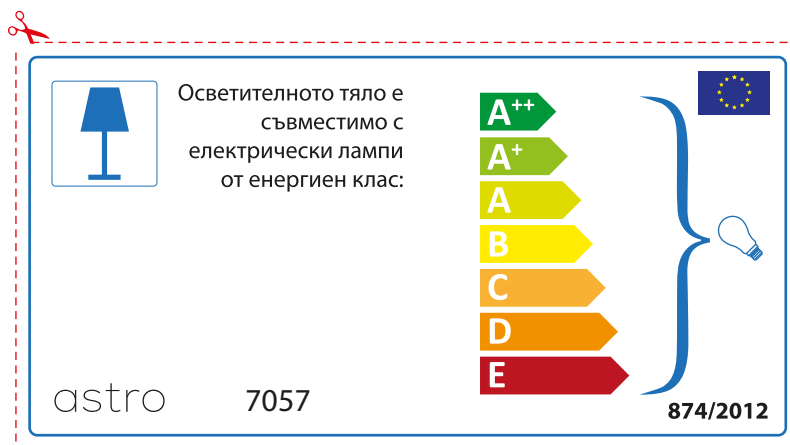

BULGARIAN

Моля проверете дали вида и размера на ел. лампите са подходящи за осветителното тяло