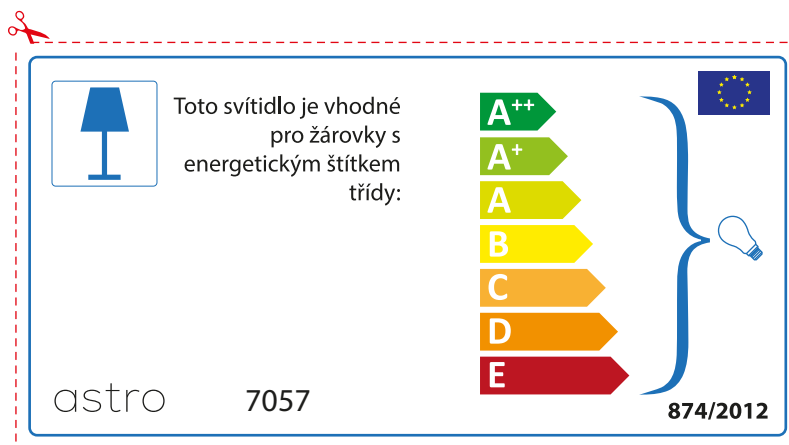

CZECH

Zkontrolujte prosím rozměr světelného zdroje pro svítidlo, protože se liší u různých značek