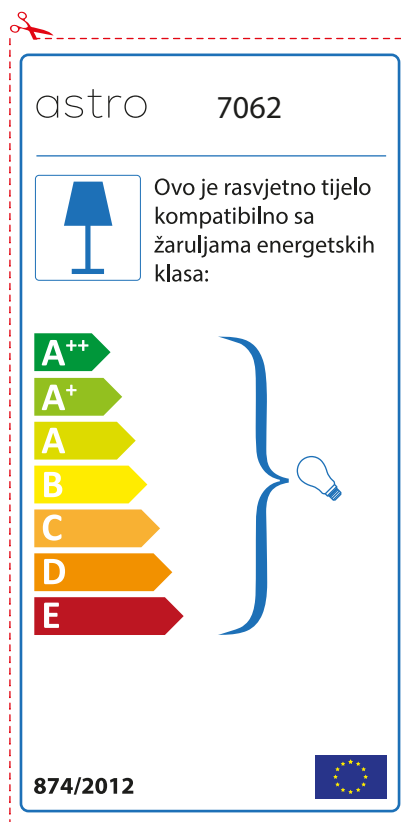

CROATIAN

Provjerite veličinu žarulje prije umetanja u rasvjetno tijelo jer se veličina žarulja razlikuje ovisno o proizvođaču