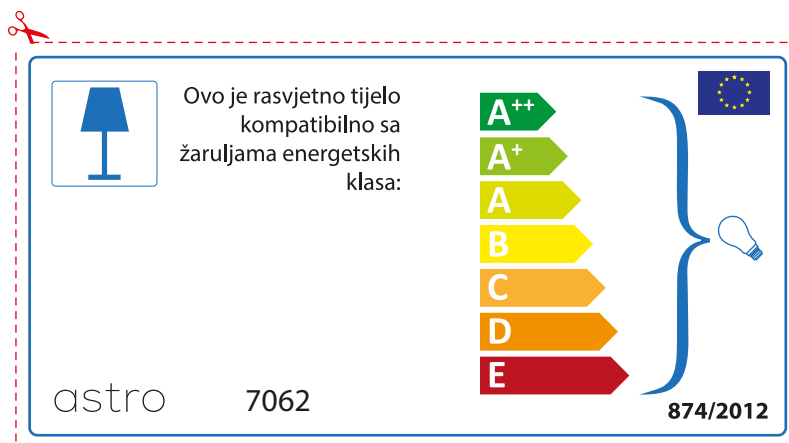

CROATIAN

Provjerite veličinu žarulje prije umetanja u rasvjetno tijelo jer se veličina žarulja razlikuje ovisno o proizvođaču