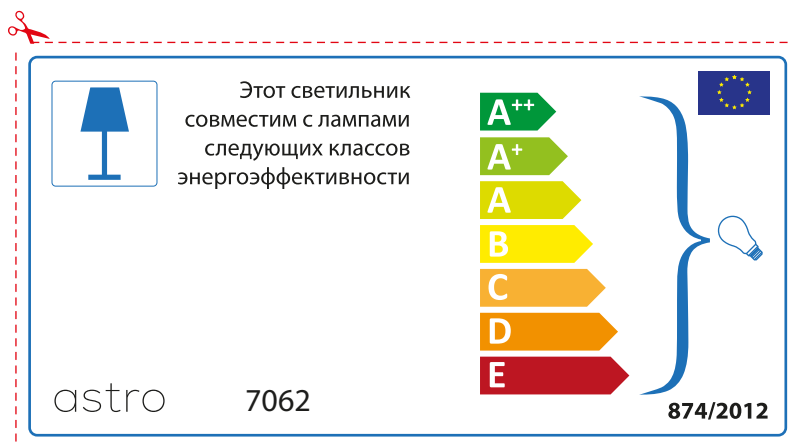

874/2012 

Detailed description: This is a rectangular label for an astro 7062 luminaire. It features a blue lamp icon in a box on the left. To its right, text states compatibility with bulbs of energy classes A++ through E. A vertical stack of seven colored arrows (green, light green, yellow, orange, red-orange, red) represents these classes. A blue bracket on the right groups all seven classes and points to a lightbulb icon. The label includes the model number 'astro 7062' at the top, the regulation number '874/2012' and the EU flag at the bottom.

 This luminaire is compatible with bulbs of the energy classes:

A++
A+
A
B
C
D
E

astro 7062  874/2012

Detailed description: This is a rectangular label for an astro 7062 luminaire, oriented horizontally. It features a blue lamp icon in a box on the left. To its right, text states compatibility with bulbs of energy classes A++ through E. A vertical stack of seven colored arrows (green, light green, yellow, orange, red-orange, red) represents these classes. A blue bracket on the right groups all seven classes and points to a lightbulb icon. The label includes the model number 'astro 7062' at the bottom left, the regulation number '874/2012' and the EU flag at the bottom right.

A++
A+
A
B
C
D
E

astro 7062 

874/2012

CZECH

Zkontrolujte prosím rozměr světelného zdroje pro svítidlo, protože se liší u různých značek

astro 7062

 Toto svítidlo je vhodné pro žárovky s energetickým štítkem třídy:

A++
A+
A
B
C
D
E

874/2012 

 Toto svítidlo je vhodné pro žárovky s energetickým štítkem třídy:

A++
A+
A
B
C
D
E

astro 7062

 874/2012

RUSSIAN

Просьба проверить размеры лампы для установки в этот светильник, поскольку размеры ламп могут отличаться в зависимости от производителя