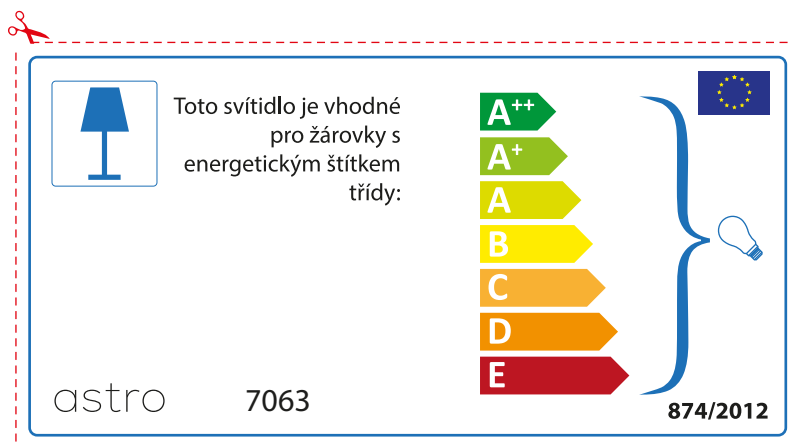

CZECH

Zkontrolujte prosím rozměr světelného zdroje pro svítidlo, protože se liší u různých značek