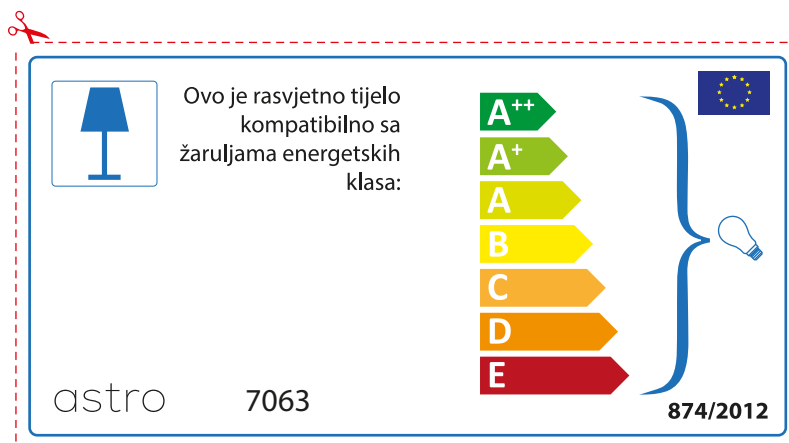

CROATIAN

Provjerite veličinu žarulje prije umetanja u rasvjetno tijelo jer se veličina žarulja razlikuje ovisno o proizvođaču