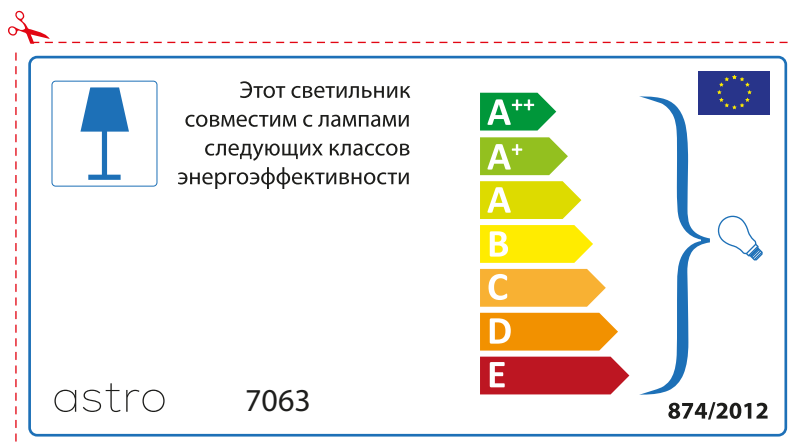

RUSSIAN

Просьба проверить размеры лампы для установки в этот светильник, поскольку размеры ламп могут отличаться в зависимости от производителя