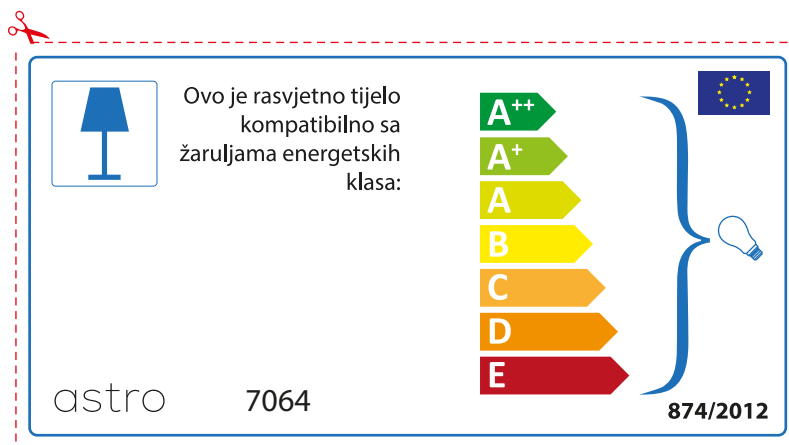

874/2012 

Detailed description: This is a rectangular energy label for an astro 7064 luminaire. It features a blue lamp icon in a box on the left. To its right, the text states compatibility with bulbs of energy classes A++ through E. A vertical stack of seven colored arrows (green, light green, yellow, orange, red-orange, red) represents these classes. A large blue bracket on the right groups all seven classes and points to a small lightbulb icon. The label includes the model number 'astro 7064' at the top, the regulation number '874/2012' and the EU flag at the bottom.

 This luminaire is compatible with bulbs of the energy classes:

A++
A+
A
B
C
D
E

astro 7064

874/2012

Detailed description: This is a rectangular energy label for an astro 7064 luminaire, oriented horizontally. It features a blue lamp icon in a box on the left. To its right, the text states compatibility with bulbs of energy classes A++ through E. A vertical stack of seven colored arrows (green, light green, yellow, orange, red-orange, red) represents these classes. A large blue bracket on the right groups all seven classes and points to a small lightbulb icon. The label includes the model number 'astro 7064' at the bottom left, the regulation number '874/2012' and the EU flag at the bottom right.

A++
A+
A
B
C
D
E

874/2012 

 Corpurile de iluminat sunt compatibile cu surse de lumina din clasa:

A++
A+
A
B
C
D
E

astro 7064 

874/2012

CROATIAN

Provjerite veličinu žarulje prije umetanja u rasvjetno tijelo jer se veličina žarulja razlikuje ovisno o proizvođaču

SPANISH

Por favor, comprobar las dimensiones de las lámparas para esta luminaria. Las dimensiones de las lámparas pueden variar entre las diferentes marcas

astro 7064

 Esta luminaria es compatible con lámparas de clase energética: