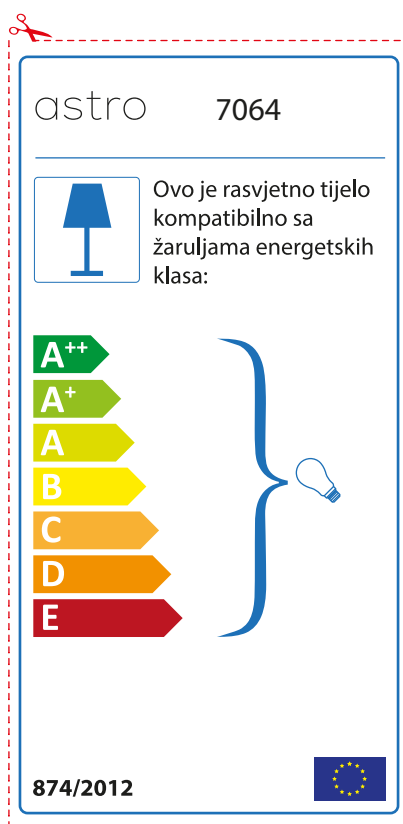

CROATIAN

Provjerite veličinu žarulje prije umetanja u rasvjetno tijelo jer se veličina žarulja razlikuje ovisno o proizvođaču