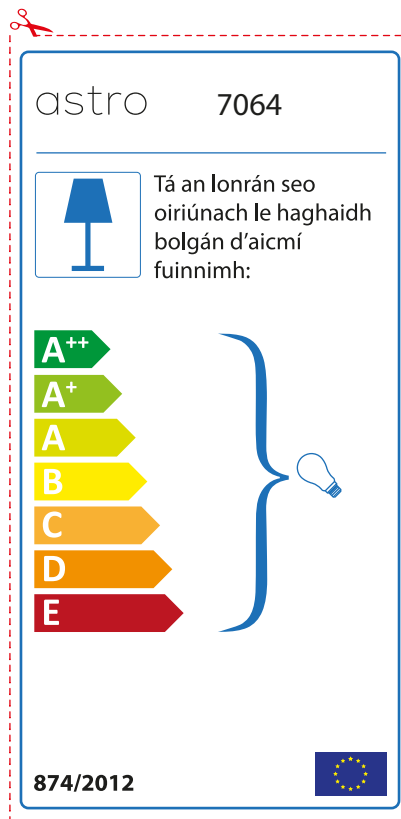

874/2012 

Detailed description: This is a rectangular energy label for an astro 7064 luminaire. It features a blue lamp icon in a box on the left. To its right, the text states compatibility with bulbs of energy classes A++ through E. A vertical stack of seven colored arrows (green, light green, yellow, orange, red-orange, red) represents these classes. A large blue bracket on the right groups all seven classes and points to a small lightbulb icon. The label includes the model number 'astro 7064' at the top, the regulation number '874/2012' and the EU flag at the bottom.

 Diese Leuchte ist kompatibel mit Leuchtmitteln der Energieklassen:

A++
A+
A
B
C
D
E

astro 7064  874/2012

Detailed description: This is a rectangular label for an astro 7064 lamp, oriented horizontally. On the left is a small icon of a lamp. To its right is the text 'Diese Leuchte ist kompatibel mit Leuchtmitteln der Energieklassen:'. Further right is a vertical stack of seven energy class labels: A++ (green), A+ (light green), A (yellow-green), B (yellow), C (orange), D (dark orange), and E (red). A large blue bracket on the right side of these labels encompasses all seven, with a small lightbulb icon at the end of the bracket. At the top right is the European Union flag. At the bottom left is the text 'astro 7064' and at the bottom right is the code '874/2012'.

A++
A+
A
B
C
D
E

874/2012 

 Ez a lámpatest kompatibilis energia osztályba sorolt izzókkal:

A++
A+
A
B
C
D
E

astro 7064 

874/2012

IRISH

Moltar duit toisí lampa a sheiceáil sula bhfeistíonn tú é sa lonrán, toisc gur féidir le toisí lampaí a bheith éagsúil ó bhranda go branda