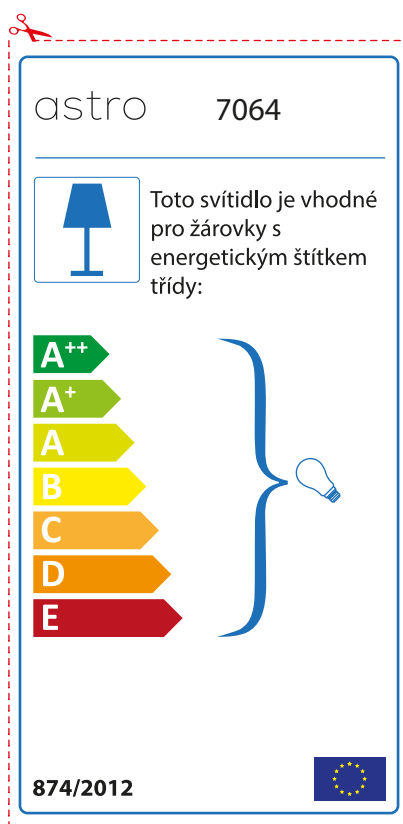

CZECH

Zkontrolujte prosím rozměr světelného zdroje pro svítidlo, protože se liší u různých značek