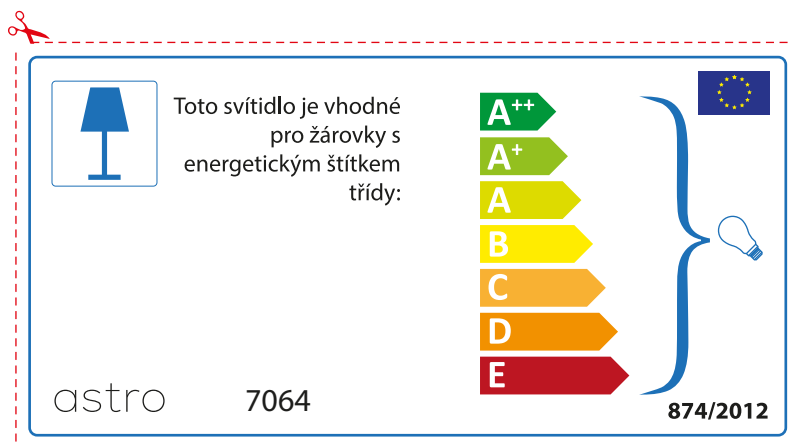

CZECH

Zkontrolujte prosím rozměr světelného zdroje pro svítidlo, protože se liší u různých značek