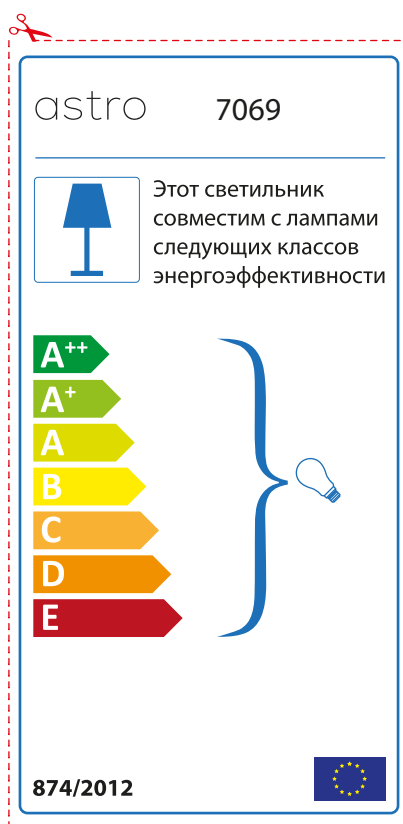

874/2012 

Detailed description: This is a rectangular label for an astro 7069 luminaire. It features a blue lamp icon in a box on the left. To its right, text states compatibility with bulbs of energy classes A++ through E. A vertical stack of seven colored arrows (green, light green, yellow, orange, red-orange, red) represents these classes. A large blue bracket on the right groups all seven classes and points to a lightbulb icon. The label includes the text '874/2012' and the EU flag in the bottom right corner. A red dashed border with a scissors icon at the top left indicates where to cut.

 This luminaire is compatible with bulbs of the energy classes:

A++
A+
A
B
C
D
E

astro 7069

  874/2012

Detailed description: This is a rectangular label for an astro 7069 luminaire, oriented horizontally. It features a blue lamp icon in a box on the left. To its right, text states compatibility with bulbs of energy classes A++ through E. A vertical stack of seven colored arrows (green, light green, yellow, orange, red-orange, red) represents these classes. A large blue bracket on the right groups all seven classes and points to a lightbulb icon. The label includes the text 'astro 7069' in the bottom left, the EU flag and '874/2012' in the bottom right. A red dashed border with a scissors icon at the top left indicates where to cut.

A++
A+
A
B
C
D
E

astro 7069 

874/2012

CZECH

Zkontrolujte prosím rozměr světelného zdroje pro svítidlo, protože se liší u různých značek

RUSSIAN

Просьба проверить размеры лампы для установки в этот светильник, поскольку размеры ламп могут отличаться в зависимости от производителя