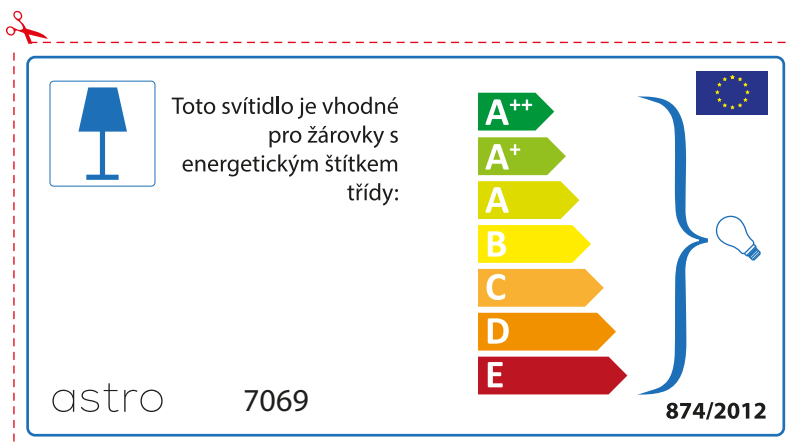

CZECH

Zkontrolujte prosím rozměr světelného zdroje pro svítidlo, protože se liší u různých značek