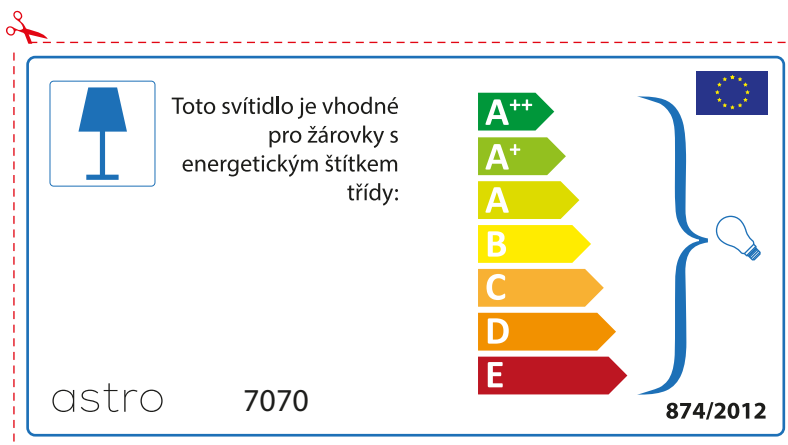

CZECH

Zkontrolujte prosím rozměr světelného zdroje pro svítidlo, protože se liší u různých značek