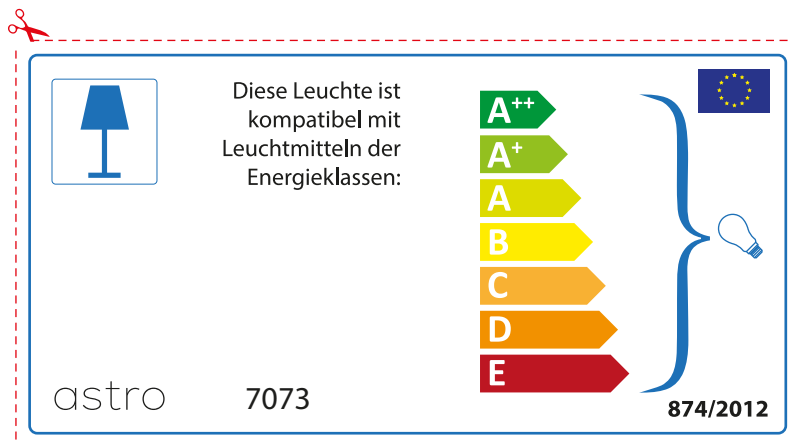

GERMAN

Bitte überprüfen Sie, ob die Abmessungen der Lampe für die Armatur passend sind, da die Größe der Lampen zwischen verschiedenen Marken variieren können