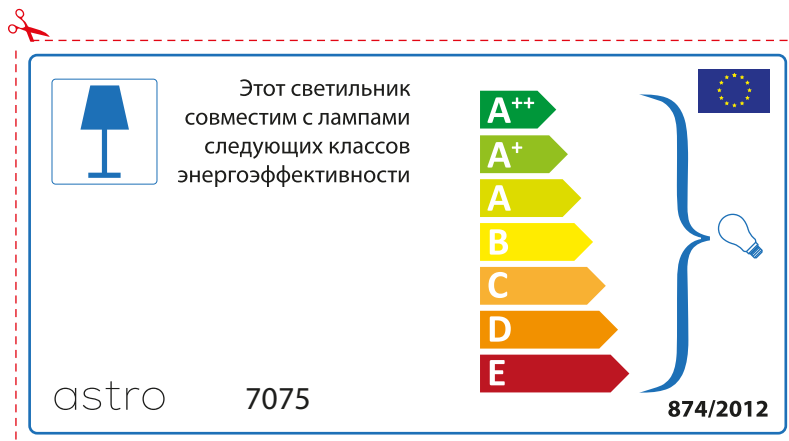

RUSSIAN

Просьба проверить размеры лампы для установки в этот светильник, поскольку размеры ламп могут отличаться в зависимости от производителя