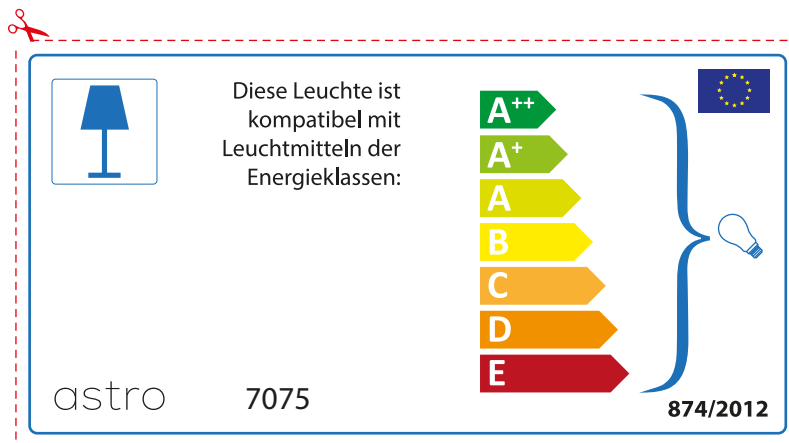

GERMAN

Bitte überprüfen Sie, ob die Abmessungen der Lampe für die Armatur passend sind, da die Größe der Lampen zwischen verschiedenen Marken variieren können