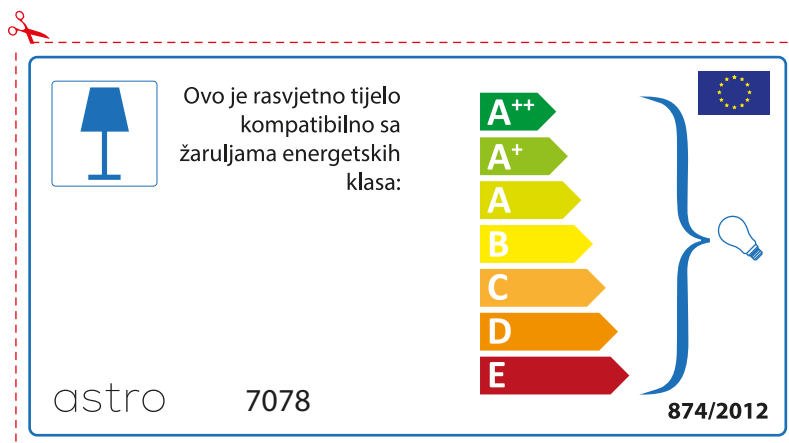

CROATIAN

Provjerite veličinu žarulje prije umetanja u rasvjetno tijelo jer se veličina žarulja razlikuje ovisno o proizvođaču