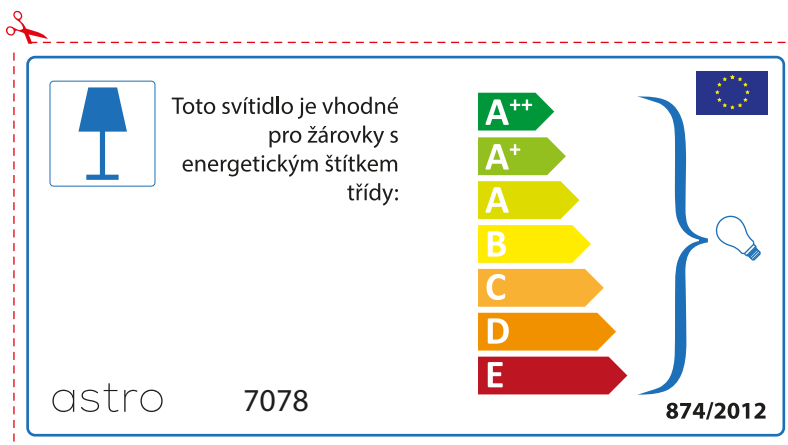

CZECH

Zkontrolujte prosím rozměr světelného zdroje pro svítidlo, protože se liší u různých značek