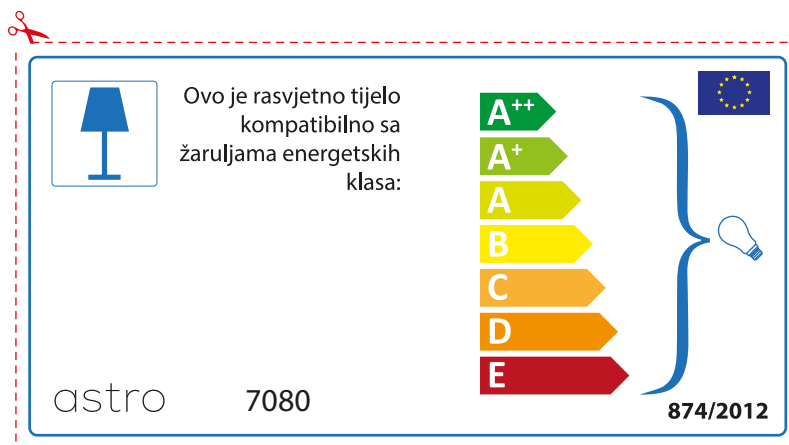

874/2012 

Detailed description: This is a rectangular label for an astro 7080 luminaire. It features a blue lamp icon in a box on the left. To its right, text states compatibility with bulbs of energy classes A++ through E. A vertical stack of seven colored arrows (green, light green, yellow, orange, red-orange, red) represents these classes. A blue bracket on the right groups all seven classes and points to a lightbulb icon. The label includes the model number '7080', the regulation number '874/2012', and the European Union flag.

A++
A+
A
B
C
D
E

874/2012 

Detailed description: This is a rectangular label for an astro 7080 lamp. It features a blue lamp icon in a box on the left. To its right is the text 'Diese Leuchte ist kompatibel mit Leuchtmitteln der Energieklassen:'. Below this is a vertical stack of seven energy class labels: A++ (green), A+ (light green), A (yellow-green), B (yellow), C (orange), D (dark orange), and E (red). A large blue bracket on the right side of these labels encompasses all seven classes and points to a small lightbulb icon. At the bottom left is the text '874/2012' and at the bottom right is the European Union flag. A red dashed border surrounds the entire label, with a pair of scissors icon at the top left corner.

A++
A+
A
B
C
D
E

874/2012 

 Corpurile de iluminat sunt compatibile cu surse de lumina din clasa:

A++
A+
A
B
C
D
E

astro 7080 

874/2012

CROATIAN

Provjerite veličinu žarulje prije umetanja u rasvjetno tijelo jer se veličina žarulja razlikuje ovisno o proizvođaču

SPANISH

Por favor, comprobar las dimensiones de las lámparas para esta luminaria. Las dimensiones de las lámparas pueden variar entre las diferentes marcas

astro 7080

 Esta luminaria es compatible con lámparas de clase energética: