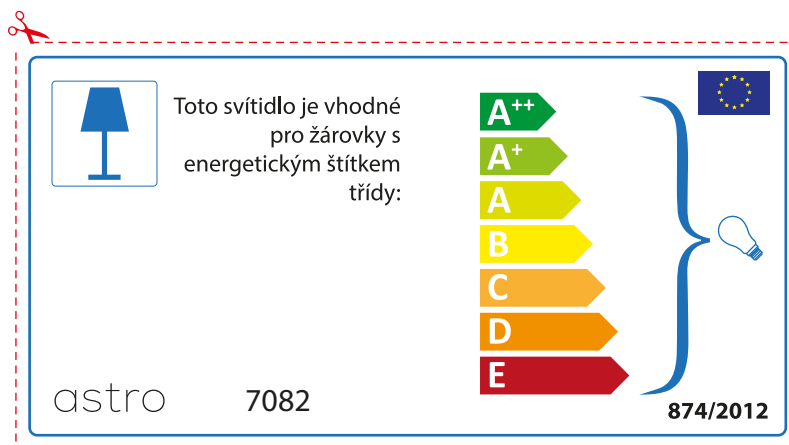

CZECH

Zkontrolujte prosím rozměr světelného zdroje pro svítidlo, protože se liší u různých značek