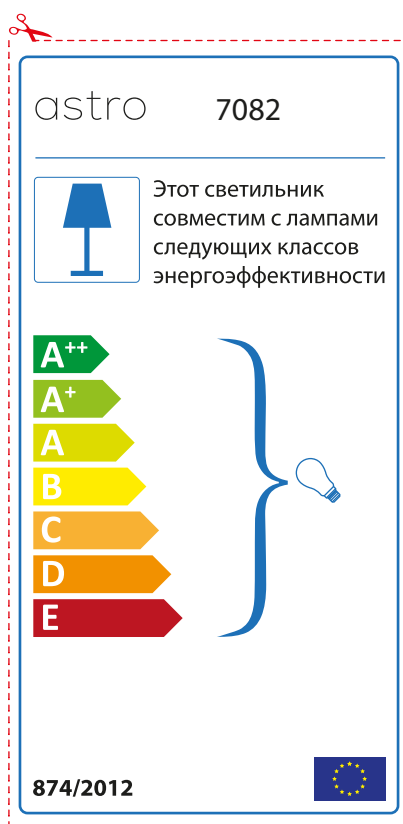

874/2012 

Detailed description: This is a rectangular label for an astro 7082 luminaire. It features a blue lamp icon in a box on the left. To its right, text states compatibility with bulbs of energy classes A++ through E. A vertical stack of seven colored arrows (green, light green, yellow, orange, red-orange, red) represents these classes. A large blue bracket on the right groups all classes and points to a lightbulb icon. The label includes the model number '7082', the regulation number '874/2012', and the European Union flag.

 This luminaire is compatible with bulbs of the energy classes:

A++
A+
A
B
C
D
E

astro 7082  874/2012

Detailed description: This is a rectangular label for an astro 7082 luminaire, oriented horizontally. It features a blue lamp icon in a box on the left. To its right, text states compatibility with bulbs of energy classes A++ through E. A vertical stack of seven colored arrows (green, light green, yellow, orange, red-orange, red) represents these classes. A large blue bracket on the right groups all classes and points to a lightbulb icon. The label includes the model number '7082', the regulation number '874/2012', and the European Union flag.

astro 7082

 Осветителното тяло е съвместимо с електрически лампи от енергиен клас:

A++
A+
A
B
C
D
E

874/2012 

 Осветителното тяло е съвместимо с електрически лампи от енергиен клас:

A++
A+
A
B
C
D
E

astro 7082 

874/2012

CZECH

Zkontrolujte prosím rozměr světelného zdroje pro svítidlo, protože se liší u různých značek

RUSSIAN

Просьба проверить размеры лампы для установки в этот светильник, поскольку размеры ламп могут отличаться в зависимости от производителя