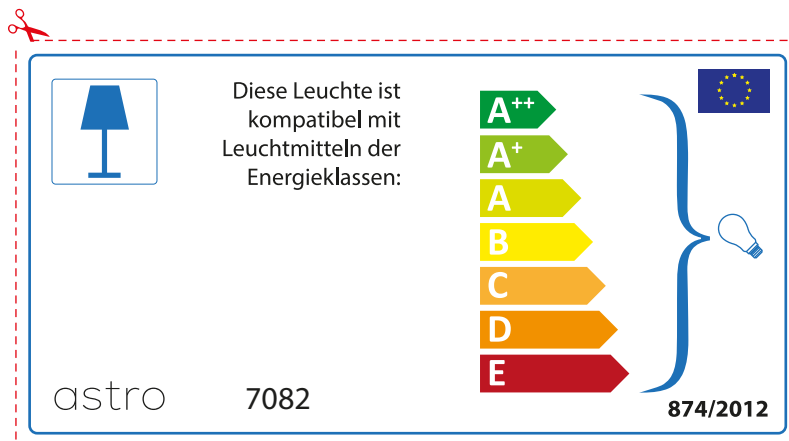

GERMAN

Bitte überprüfen Sie, ob die Abmessungen der Lampe für die Armatur passend sind, da die Größe der Lampen zwischen verschiedenen Marken variieren können