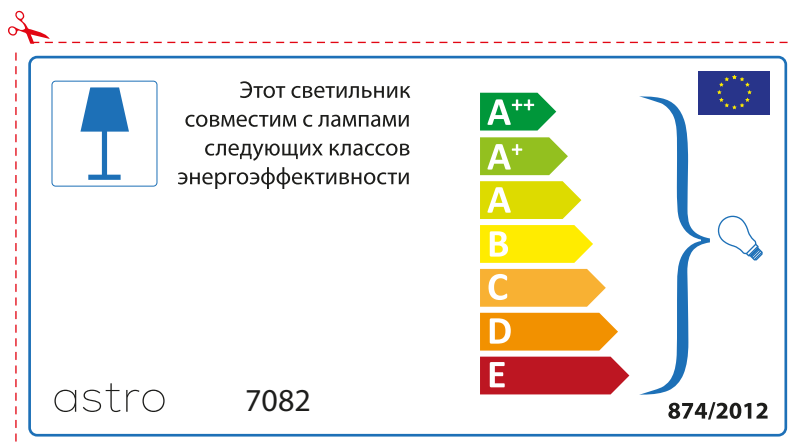

RUSSIAN

Просьба проверить размеры лампы для установки в этот светильник, поскольку размеры ламп могут отличаться в зависимости от производителя