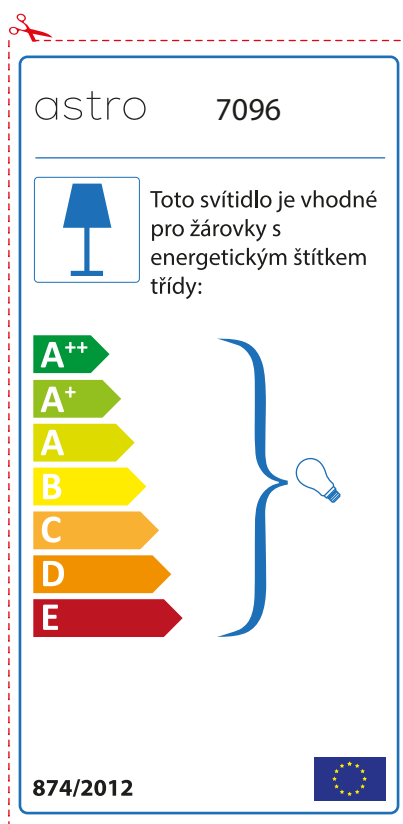

CZECH

Zkontrolujte prosím rozměr světelného zdroje pro svítidlo, protože se liší u různých značek