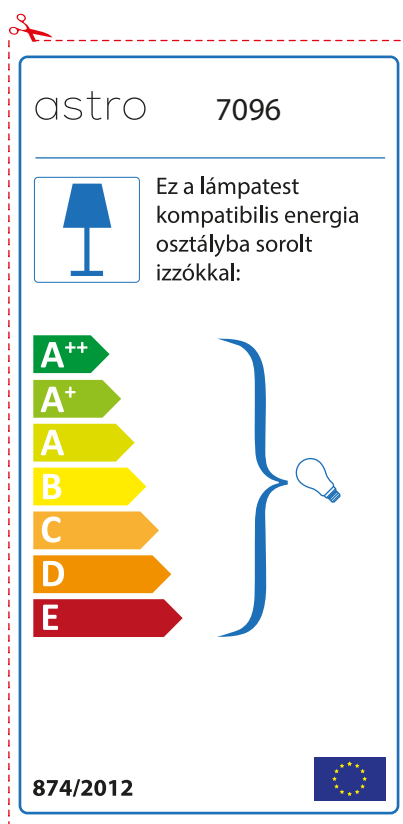

HUNGARIAN

Kérjük, ellenőrizze, hogy a fényforrások foglalata megfelel-e a lámpatest által előírtaknak, ugyanis a különböző márkák eltérhetnek egymástól