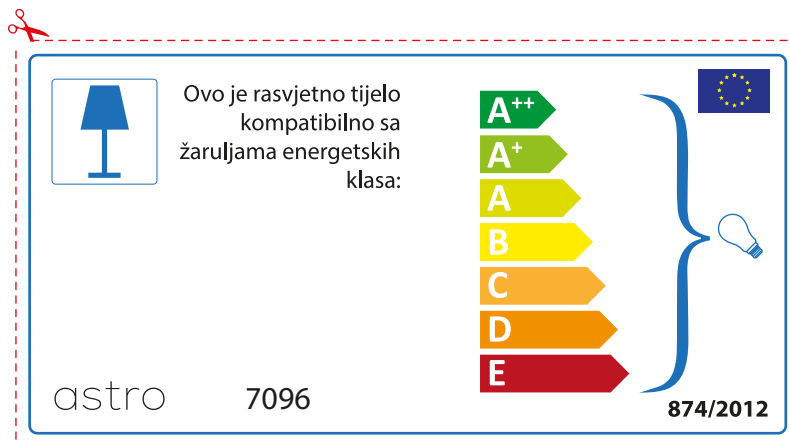

CROATIAN

Provjerite veličinu žarulje prije umetanja u rasvjetno tijelo jer se veličina žarulja razlikuje ovisno o proizvođaču