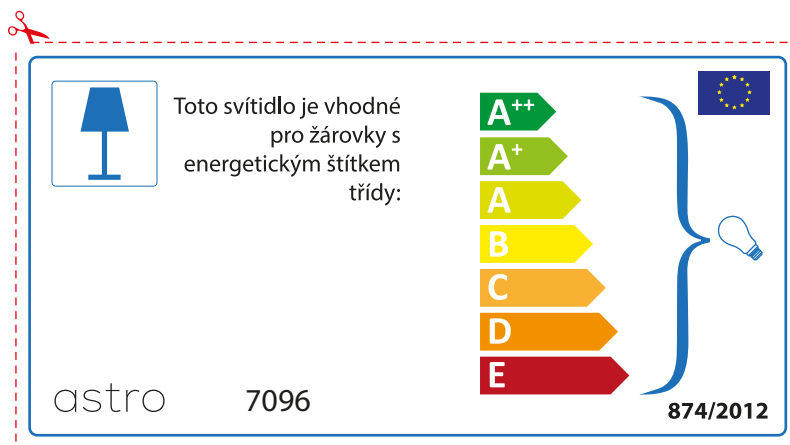

CZECH

Zkontrolujte prosím rozměr světelného zdroje pro svítidlo, protože se liší u různých značek