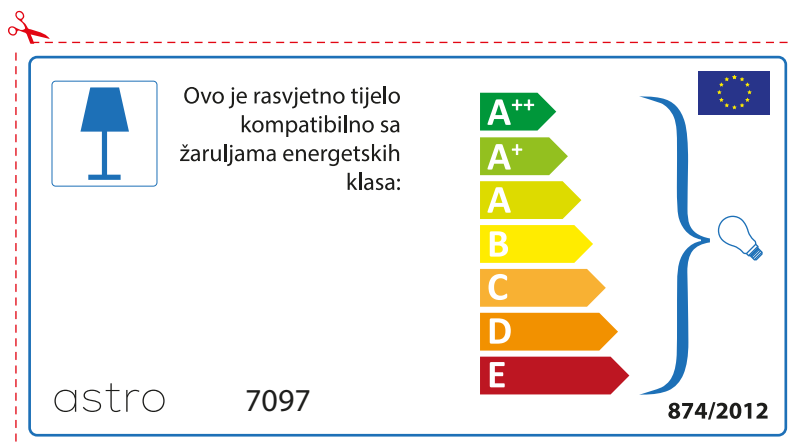

CROATIAN

Provjerite veličinu žarulje prije umetanja u rasvjetno tijelo jer se veličina žarulja razlikuje ovisno o proizvođaču