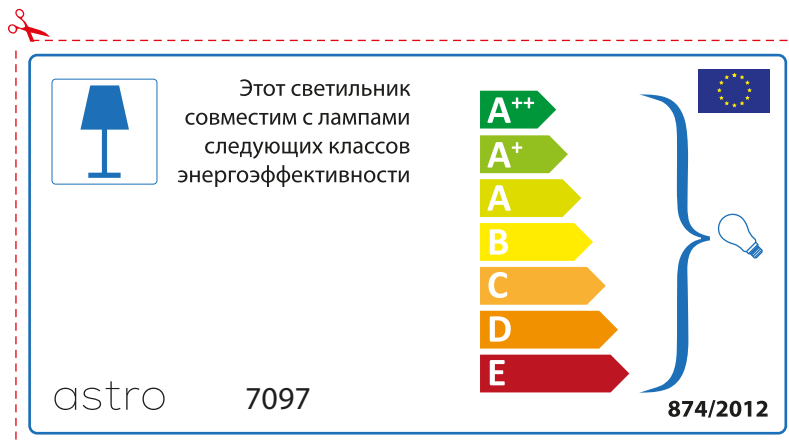

RUSSIAN

Просьба проверить размеры лампы для установки в этот светильник, поскольку размеры ламп могут отличаться в зависимости от производителя