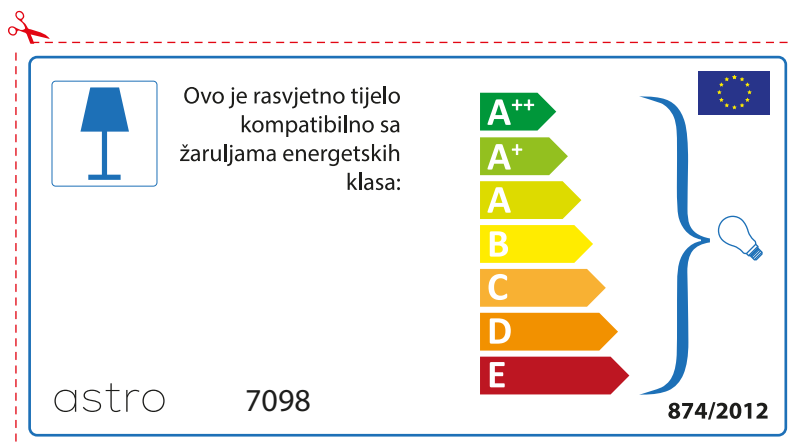

CROATIAN

Provjerite veličinu žarulje prije umetanja u rasvjetno tijelo jer se veličina žarulja razlikuje ovisno o proizvođaču