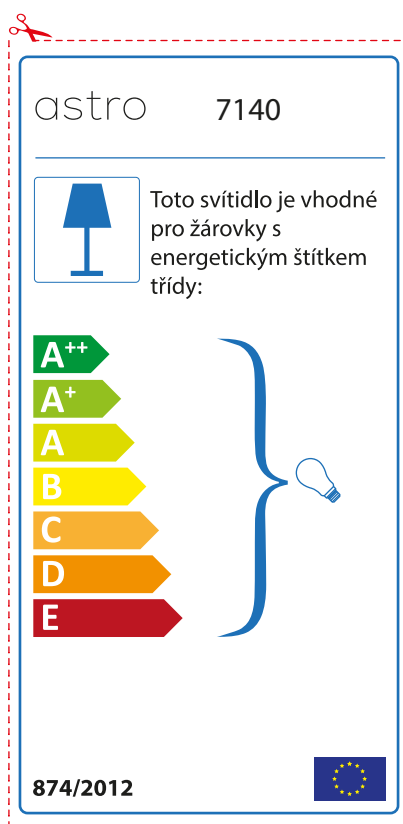

CZECH

Zkontrolujte prosím rozměr světelného zdroje pro svítidlo, protože se liší u různých značek