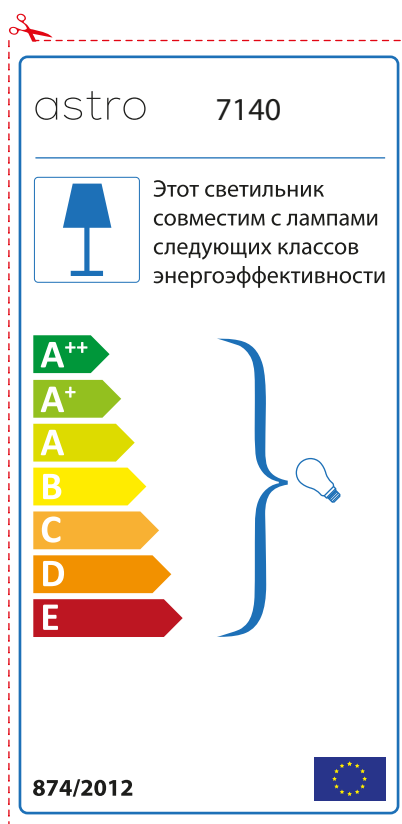

RUSSIAN

Просьба проверить размеры лампы для установки в этот светильник, поскольку размеры ламп могут отличаться в зависимости от производителя