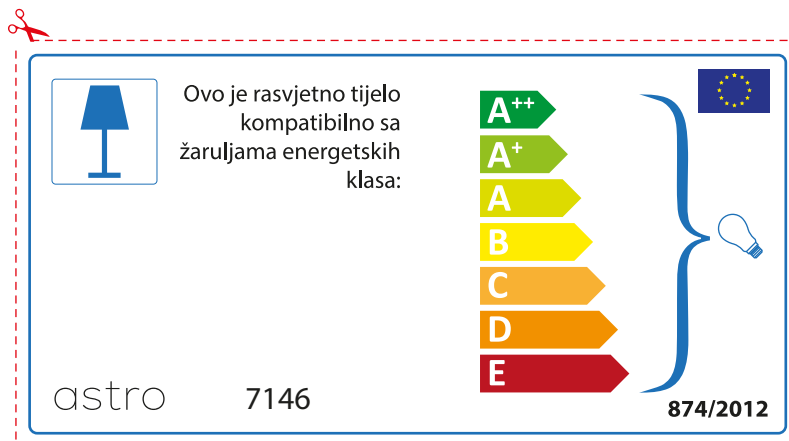

astro 7146

 Ce luminaire est compatible avec des sources de classes:

A++
A+
A
B
C
D
E

874/2012 

Detailed description: This is a rectangular label for an Astro 7146 luminaire. It features a blue lamp icon in a box on the left. To its right, the text states 'Ce luminaire est compatible avec des sources de classes:'. Below this, a vertical stack of seven energy efficiency classes is shown as colored arrows pointing right: A++ (green), A+ (light green), A (yellow-green), B (yellow), C (orange), D (dark orange), and E (red). A large blue bracket on the right side of these classes encompasses all seven, with a small lightbulb icon at the end of the bracket. At the bottom left, the text '874/2012' is present, and at the bottom right is the European Union flag. A red dashed border surrounds the entire label, with a pair of scissors icon at the top left corner.

A++
A+
A
B
C
D
E

874/2012 

 Corpurile de iluminat sunt compatibile cu surse de lumina din clasa:

A++
A+
A
B
C
D
E

astro 7146 

874/2012

CROATIAN

Provjerite veličinu žarulje prije umetanja u rasvjetno tijelo jer se veličina žarulja razlikuje ovisno o proizvođaču