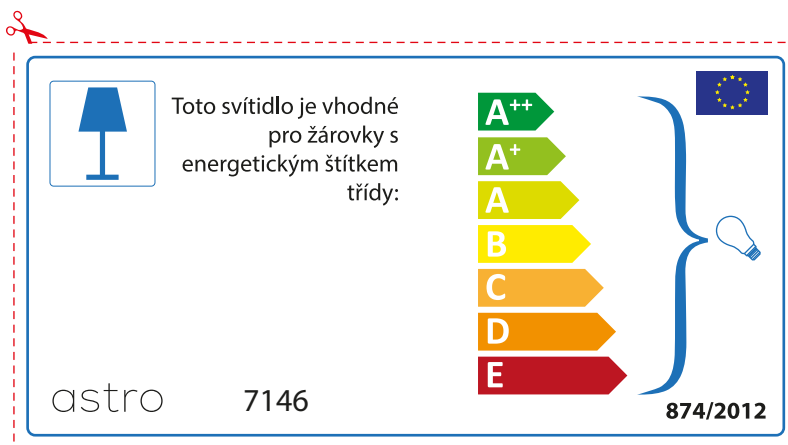

CZECH

Zkontrolujte prosím rozměr světelného zdroje pro svítidlo, protože se liší u různých značek