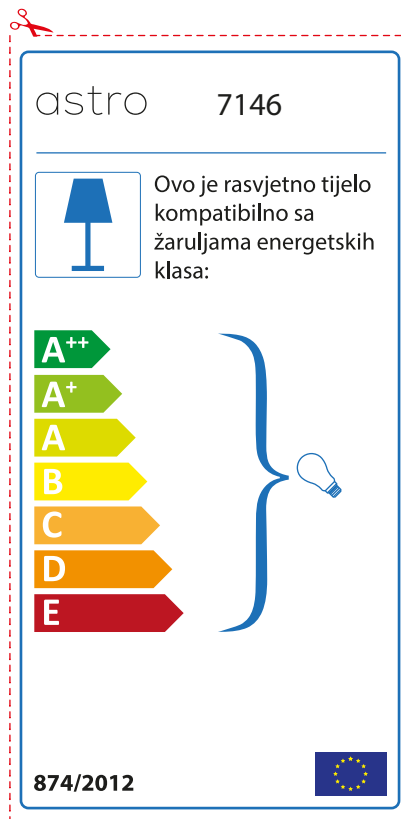

 Diese Leuchte ist kompatibel mit Leuchtmitteln der Energieklassen:

A++
A+
A
B
C
D
E

astro 7146  874/2012

Detailed description: This is a rectangular label for an astro lamp model 7146, oriented horizontally. It features a blue lamp icon in a box on the left. To its right is the text 'Diese Leuchte ist kompatibel mit Leuchtmitteln der Energieklassen:'. Below this is a vertical stack of seven energy class labels: A++ (green), A+ (light green), A (yellow-green), B (yellow), C (orange), D (dark orange), and E (red). A large blue bracket on the right side of these labels encompasses all seven classes and points to a small lightbulb icon. At the top right is the European Union flag. At the bottom left is the text 'astro 7146' and at the bottom right is the text '874/2012'. A red dashed border surrounds the entire label, with a pair of scissors icon at the top left corner.

A++
A+
A
B
C
D
E

874/2012 

 Corpurile de iluminat sunt compatibile cu surse de lumina din clasa:

A++
A+
A
B
C
D
E

astro 7146 

874/2012

CROATIAN

Provjerite veličinu žarulje prije umetanja u rasvjetno tijelo jer se veličina žarulja razlikuje ovisno o proizvođaču