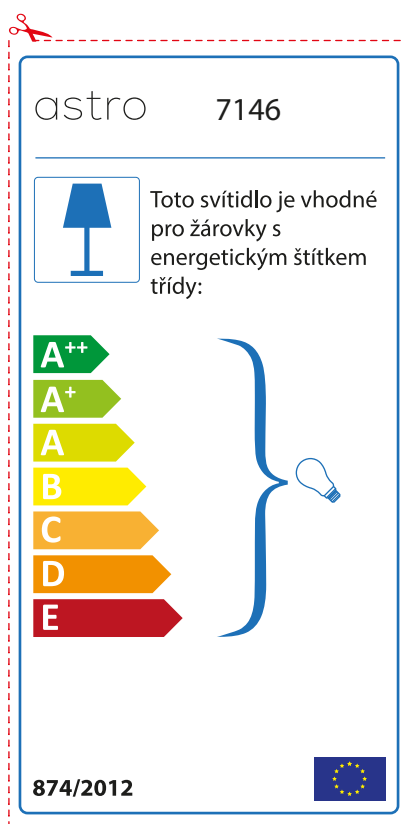

CZECH

Zkontrolujte prosím rozměr světelného zdroje pro svítidlo, protože se liší u různých značek