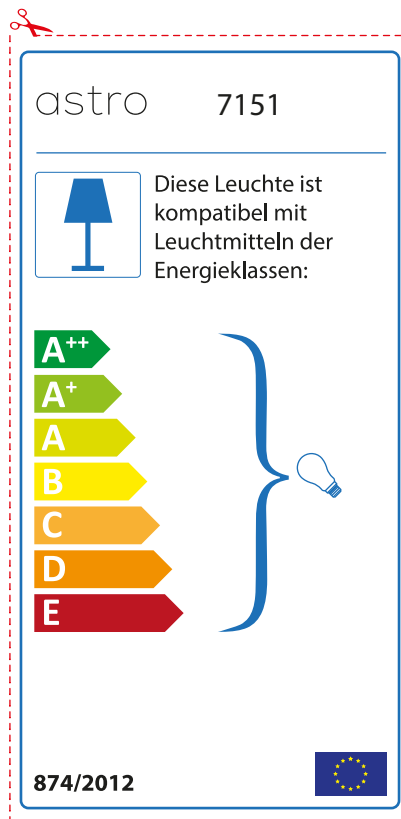

GERMAN

Bitte überprüfen Sie, ob die Abmessungen der Lampe für die Armatur passend sind, da die Größe der Lampen zwischen verschiedenen Marken variieren können