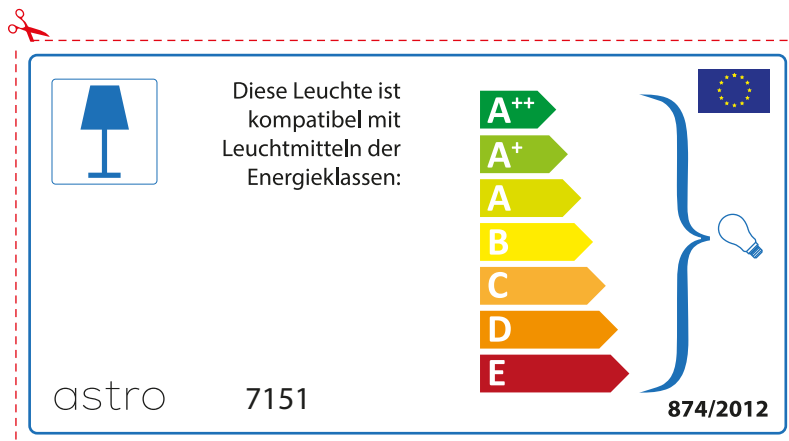

GERMAN

Bitte überprüfen Sie, ob die Abmessungen der Lampe für die Armatur passend sind, da die Größe der Lampen zwischen verschiedenen Marken variieren können