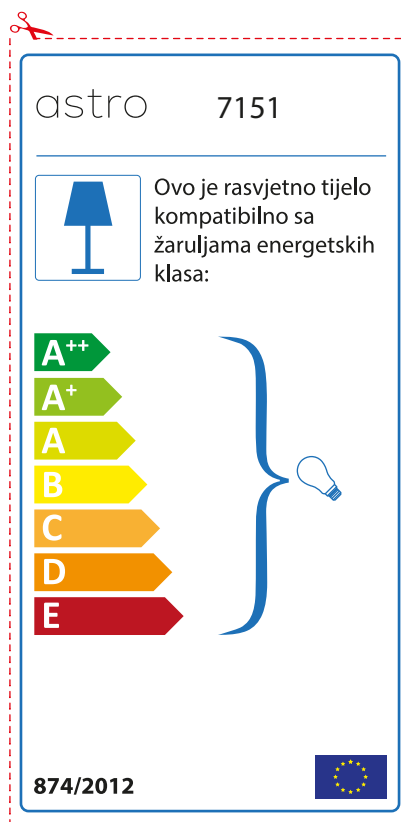

A++
A+
A
B
C
D
E

874/2012 

Detailed description: This is a compatibility label for the astro 7151 lamp fixture. It features a blue lamp icon in a box. The text states that the fixture is compatible with energy classes A++ through E. A vertical stack of seven colored arrows (green, light green, yellow, orange, red-orange, red) represents these classes. A blue bracket on the right groups all classes and points to a light bulb icon. The label includes the reference number 874/2012 and the European Union flag.

 Questo apparecchio è compatibile con le lampade delle classi energetiche:

A++
A+
A
B
C
D
E

astro 7151

874/2012

Detailed description: This is a compatibility label for the astro 7151 lamp fixture, oriented vertically. It features a blue lamp icon in a box. The text states that the fixture is compatible with energy classes A++ through E. A vertical stack of seven colored arrows (green, light green, yellow, orange, red-orange, red) represents these classes. A blue bracket on the right groups all classes and points to a light bulb icon. The label includes the reference number 874/2012 and the European Union flag.

A++
A+
A
B
C
D
E

874/2012 

 Corpurile de iluminat sunt compatibile cu surse de lumina din clasa:

A++
A+
A
B
C
D
E

astro 7151 

874/2012

CROATIAN

Provjerite veličinu žarulje prije umetanja u rasvjetno tijelo jer se veličina žarulja razlikuje ovisno o proizvođaču

A++
A+
A
B
C
D
E

874/2012 

Detailed description: This is a rectangular label for the Astro 7151 luminaire. It features a blue lamp icon in a box on the left. To its right, the text states compatibility with energy classes A++ through E. A vertical stack of seven colored arrows (green, light green, yellow, orange, red-orange, red) represents these classes. A blue bracket on the right groups all classes and points to a lightbulb icon. The bottom left contains the code '874/2012' and the bottom right contains the European Union flag.