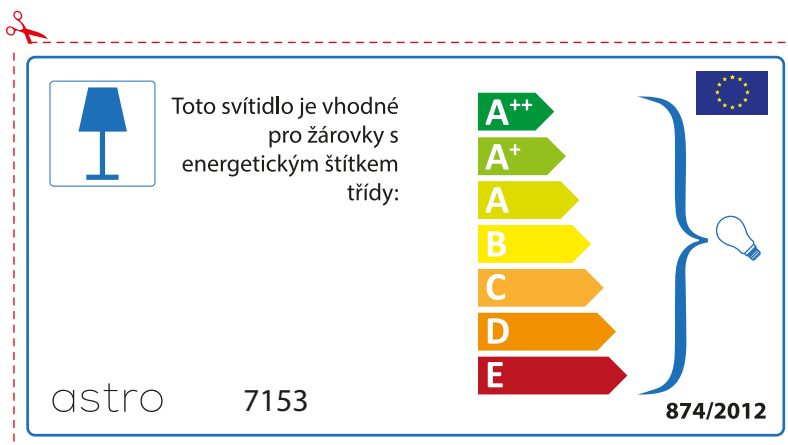

CZECH

Zkontrolujte prosím rozměr světelného zdroje pro svítidlo, protože se liší u různých značek