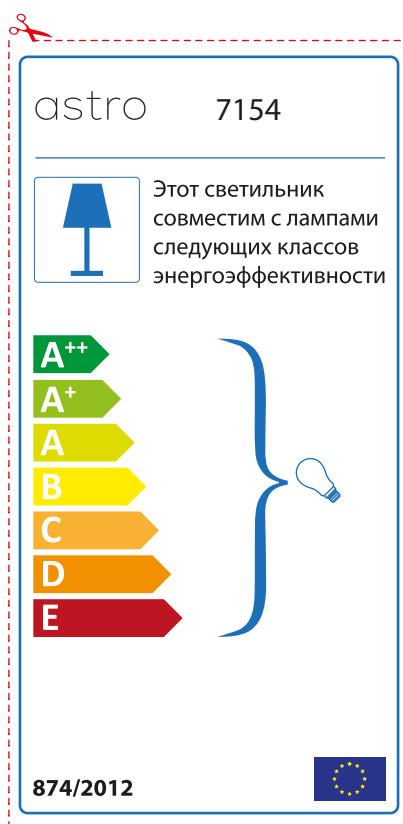

RUSSIAN

Просьба проверить размеры лампы для установки в этот светильник, поскольку размеры ламп могут отличаться в зависимости от производителя