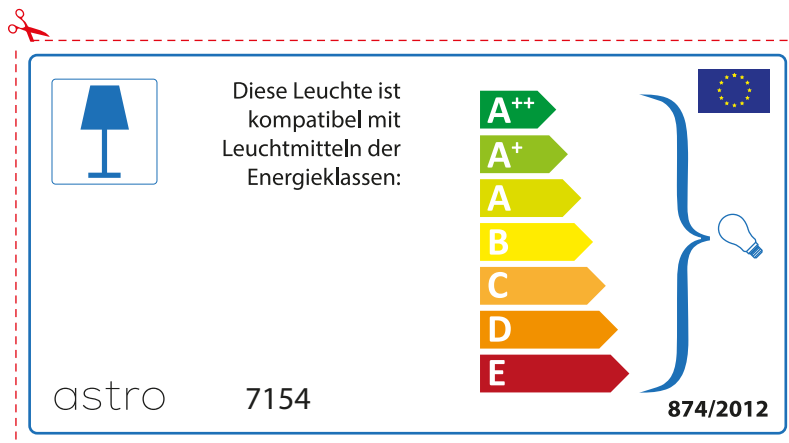

GERMAN

Bitte überprüfen Sie, ob die Abmessungen der Lampe für die Armatur passend sind, da die Größe der Lampen zwischen verschiedenen Marken variieren können