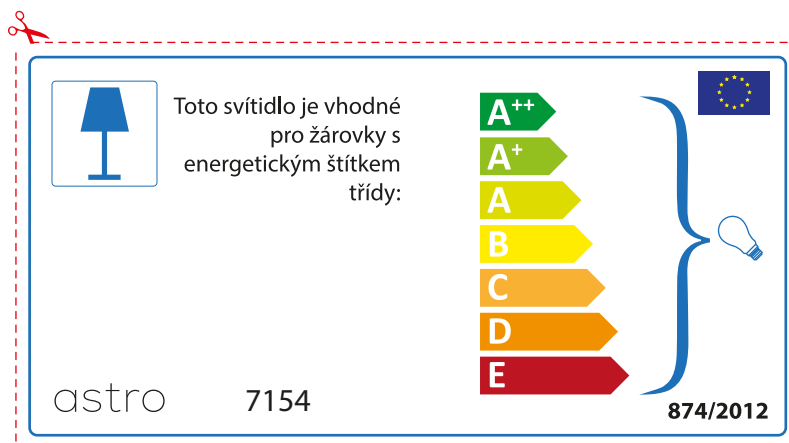

874/2012 

Detailed description: This is a rectangular label for an astro 7154 luminaire. It features a blue lamp icon in a box on the left. To its right, text states compatibility with bulbs of energy classes A++ through E. A vertical stack of seven colored arrows (green, light green, yellow, orange, red-orange, red) represents these classes. A large blue bracket on the right groups all seven classes and points to a lightbulb icon. The label includes the model number 'astro 7154' at the top, the regulation number '874/2012' and the EU flag at the bottom.

 This luminaire is compatible with bulbs of the energy classes:

A++
A+
A
B
C
D
E

astro 7154 

874/2012

Detailed description: This is a rectangular label for an astro 7154 luminaire, oriented horizontally. It features a blue lamp icon in a box on the left. To its right, text states compatibility with bulbs of energy classes A++ through E. A vertical stack of seven colored arrows (green, light green, yellow, orange, red-orange, red) represents these classes. A large blue bracket on the right groups all seven classes and points to a lightbulb icon. The label includes the model number 'astro 7154' at the bottom left, the regulation number '874/2012' and the EU flag at the bottom right.

astro 7154

 Осветителното тяло е съвместимо с електрически лампи от енергиен клас:

874/2012 

 Осветителното тяло е съвместимо с електрически лампи от енергиен клас:

astro 7154 

874/2012

CZECH

Zkontrolujte prosím rozměr světelného zdroje pro svítidlo, protože se liší u různých značek