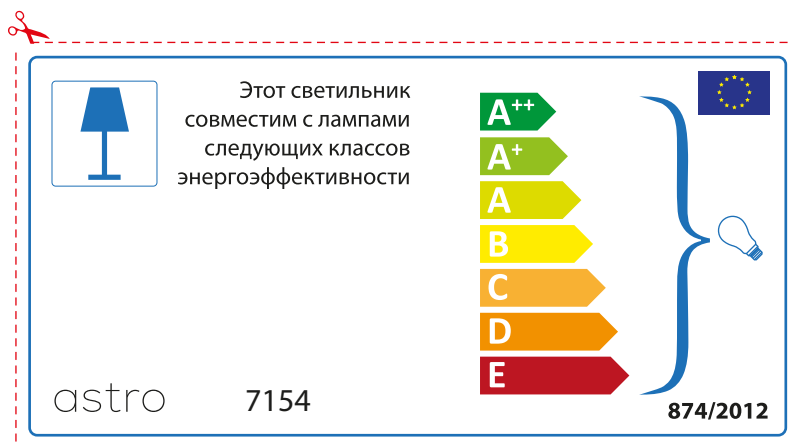

RUSSIAN

Просьба проверить размеры лампы для установки в этот светильник, поскольку размеры ламп могут отличаться в зависимости от производителя