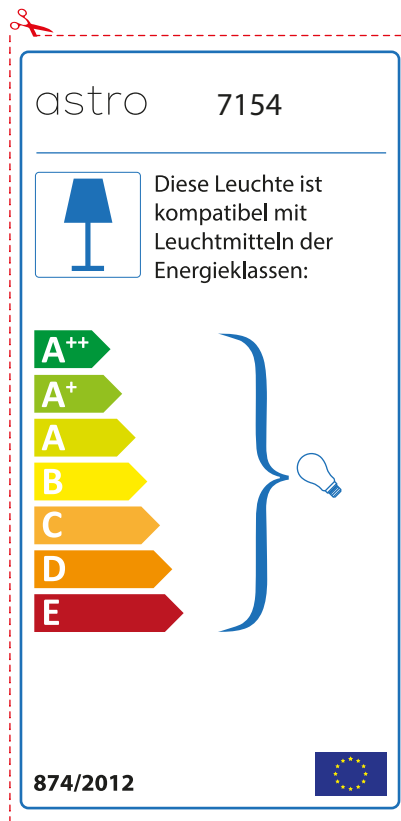

GERMAN

Bitte überprüfen Sie, ob die Abmessungen der Lampe für die Armatur passend sind, da die Größe der Lampen zwischen verschiedenen Marken variieren können