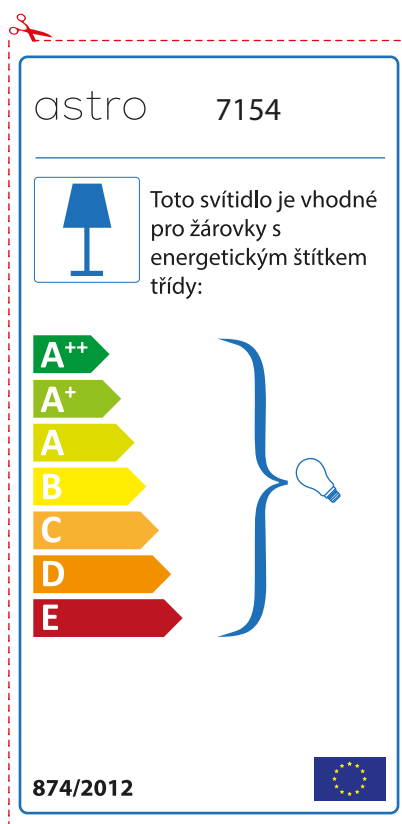

874/2012 

Detailed description: This is a rectangular label for an astro 7154 luminaire. It features a blue lamp icon in a box on the left. To its right, text states compatibility with bulbs of energy classes A++ through E. A vertical stack of seven colored arrows (green, light green, yellow, orange, red-orange, red) represents these classes. A large blue bracket on the right groups all seven classes and points to a lightbulb icon. The label includes the model number 'astro 7154' at the top, the regulation number '874/2012' and the EU flag at the bottom.

 This luminaire is compatible with bulbs of the energy classes:

A++
A+
A
B
C
D
E

astro 7154 

874/2012

Detailed description: This is a rectangular label for an astro 7154 luminaire, oriented horizontally. It features a blue lamp icon in a box on the left. To its right, text states compatibility with bulbs of energy classes A++ through E. A vertical stack of seven colored arrows (green, light green, yellow, orange, red-orange, red) represents these classes. A large blue bracket on the right groups all seven classes and points to a lightbulb icon. The label includes the model number 'astro 7154' at the bottom left, the regulation number '874/2012' and the EU flag at the bottom right.

astro 7154

 Questo apparecchio è compatibile con le lampade delle classi energetiche:

A++
A+
A
B
C
D
E

874/2012 

 Questo apparecchio è compatibile con le lampade delle classi energetiche:

A++
A+
A
B
C
D
E

astro 7154

astro 7154

 Осветителното тяло е съвместимо с електрически лампи от енергиен клас:

874/2012 

 Осветителното тяло е съвместимо с електрически лампи от енергиен клас:

astro 7154 

874/2012

CZECH

Zkontrolujte prosím rozměr světelného zdroje pro svítidlo, protože se liší u různých značek