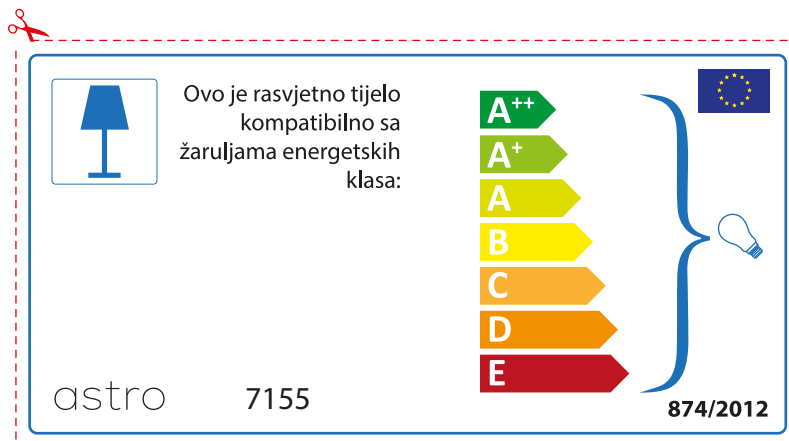

874/2012 

Detailed description: This is a rectangular label for an astro 7155 luminaire. It features a blue lamp icon in a box on the left. To its right, text states compatibility with bulbs of energy classes A++ through E. A vertical stack of seven colored arrows (green, light green, yellow, orange, red-orange, red) represents these classes. A blue bracket on the right groups all classes and points to a lightbulb icon. The label includes the model number '7155', the regulation number '874/2012', and the EU flag.

A++
A+
A
B
C
D
E

874/2012 

Detailed description: This is a rectangular label for an astro 7155 lamp. It features a blue lamp icon in a box on the left. To its right is the text 'Diese Leuchte ist kompatibel mit Leuchtmitteln der Energieklassen:'. Below this is a vertical stack of seven energy class labels: A++ (green), A+ (light green), A (yellow-green), B (yellow), C (orange), D (dark orange), and E (red). A large blue bracket on the right side of these labels encompasses all seven classes and points to a small lightbulb icon. At the bottom left is the text '874/2012' and at the bottom right is the European Union flag. A red dashed border surrounds the entire label, with a pair of scissors icon at the top left corner.

A++
A+
A
B
C
D
E

874/2012 

 Corpurile de iluminat sunt compatibile cu surse de lumina din clasa:

A++
A+
A
B
C
D
E

astro 7155 

874/2012

CROATIAN

Provjerite veličinu žarulje prije umetanja u rasvjetno tijelo jer se veličina žarulja razlikuje ovisno o proizvođaču