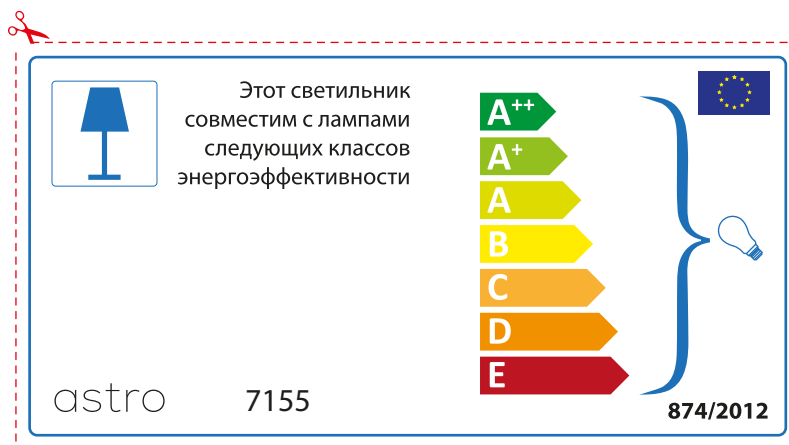

A++
A+
A
B
C
D
E

874/2012 

Detailed description: This is a rectangular label for an astro 7155 lamp. It features a blue lamp icon in a box on the left. To its right is the text 'Diese Leuchte ist kompatibel mit Leuchtmitteln der Energieklassen:'. Below this is a vertical stack of seven energy class labels: A++ (green), A+ (light green), A (yellow-green), B (yellow), C (orange), D (dark orange), and E (red). A large blue bracket on the right side of these labels encompasses all seven classes and points to a small lightbulb icon. At the bottom left is the text '874/2012' and at the bottom right is the European Union flag. A red dashed border surrounds the entire label, with a pair of scissors icon at the top left corner.

 Diese Leuchte ist kompatibel mit Leuchtmitteln der Energieklassen:

A++
A+
A
B
C
D
E

astro 7155 

874/2012

Detailed description: This is a rectangular label for an astro 7155 lamp, oriented horizontally. It features a blue lamp icon in a box on the left. To its right is the text 'Diese Leuchte ist kompatibel mit Leuchtmitteln der Energieklassen:'. Below this is a vertical stack of seven energy class labels: A++ (green), A+ (light green), A (yellow-green), B (yellow), C (orange), D (dark orange), and E (red). A large blue bracket on the right side of these labels encompasses all seven classes and points to a small lightbulb icon. At the top right is the European Union flag. At the bottom left is the text 'astro 7155' and at the bottom right is the text '874/2012'. A red dashed border surrounds the entire label, with a pair of scissors icon at the top left corner.

A++
A+
A
B
C
D
E

874/2012 

 Toto svítidlo je vhodné pro žárovky s energetickým štítkem třídy:

A++
A+
A
B
C
D
E

astro 7155 

874/2012

RUSSIAN

Просьба проверить размеры лампы для установки в этот светильник, поскольку размеры ламп могут отличаться в зависимости от производителя