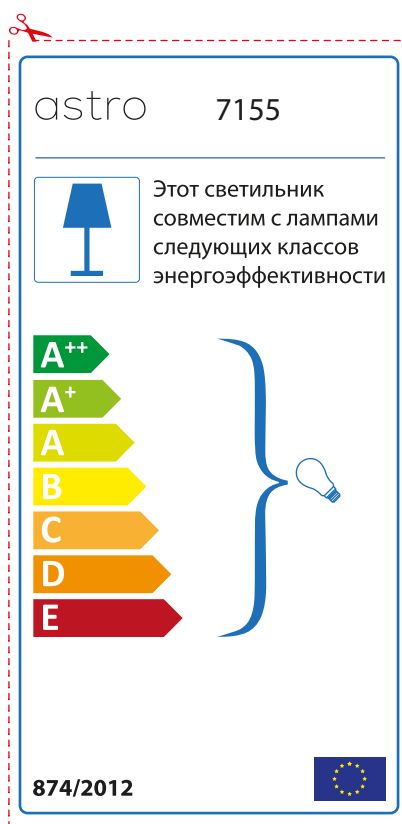

A++
A+
A
B
C
D
E

874/2012 

Detailed description: This is a rectangular label for an astro 7155 lamp. It features a blue lamp icon in a box on the left. To its right is the text 'Diese Leuchte ist kompatibel mit Leuchtmitteln der Energieklassen:'. Below this is a vertical stack of seven energy class labels: A++ (green), A+ (light green), A (yellow-green), B (yellow), C (orange), D (dark orange), and E (red). A large blue bracket on the right side of these labels encompasses all seven classes and points to a small lightbulb icon. At the bottom left is the text '874/2012' and at the bottom right is the European Union flag. A red dashed border surrounds the entire label, with a pair of scissors icon at the top left corner.

 Diese Leuchte ist kompatibel mit Leuchtmitteln der Energieklassen:

A++
A+
A
B
C
D
E

astro 7155 

874/2012

Detailed description: This is a rectangular label for an astro 7155 lamp, oriented horizontally. It features a blue lamp icon in a box on the left. To its right is the text 'Diese Leuchte ist kompatibel mit Leuchtmitteln der Energieklassen:'. Below this is a vertical stack of seven energy class labels: A++ (green), A+ (light green), A (yellow-green), B (yellow), C (orange), D (dark orange), and E (red). A large blue bracket on the right side of these labels encompasses all seven classes and points to a small lightbulb icon. At the top right is the European Union flag. At the bottom left is the text 'astro 7155' and at the bottom right is the text '874/2012'. A red dashed border surrounds the entire label, with a pair of scissors icon at the top left corner.

A++
A+
A
B
C
D
E

874/2012 

 Toto svítidlo je vhodné pro žárovky s energetickým štítkem třídy:

A++
A+
A
B
C
D
E

astro 7155 

874/2012

RUSSIAN

Просьба проверить размеры лампы для установки в этот светильник, поскольку размеры ламп могут отличаться в зависимости от производителя