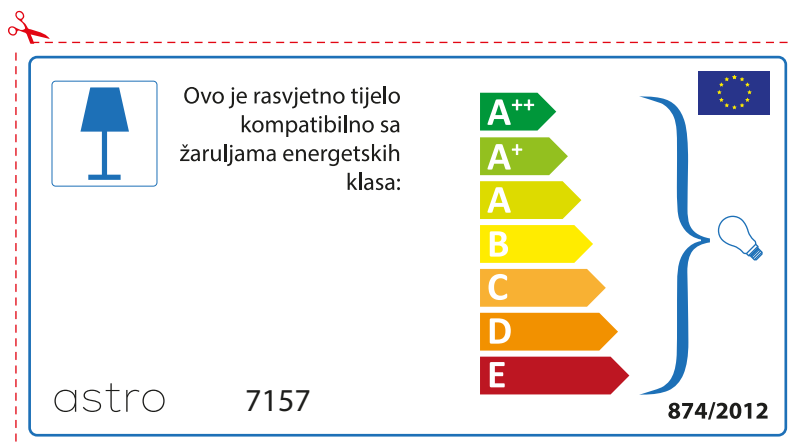

CROATIAN

Provjerite veličinu žarulje prije umetanja u rasvjetno tijelo jer se veličina žarulja razlikuje ovisno o proizvođaču