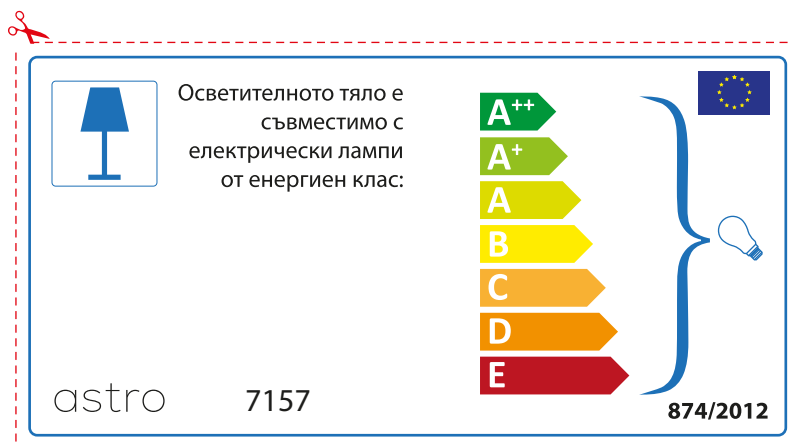

BULGARIAN

Моля проверете дали вида и размера на ел. лампите са подходящи за осветителното тяло