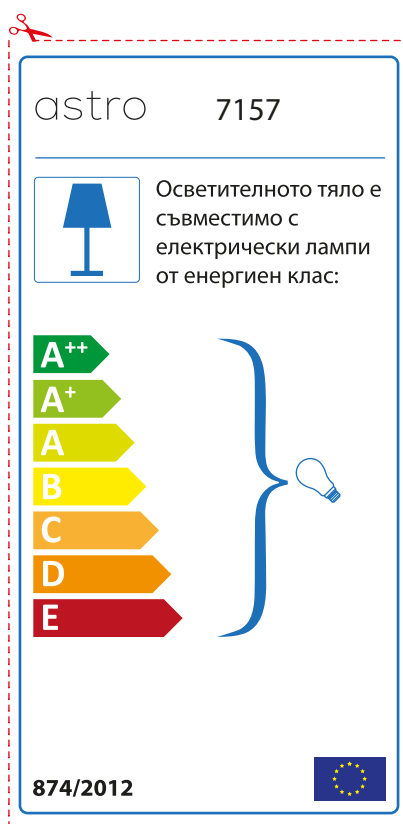

BULGARIAN

Моля проверете дали вида и размера на ел. лампите са подходящи за осветителното тяло