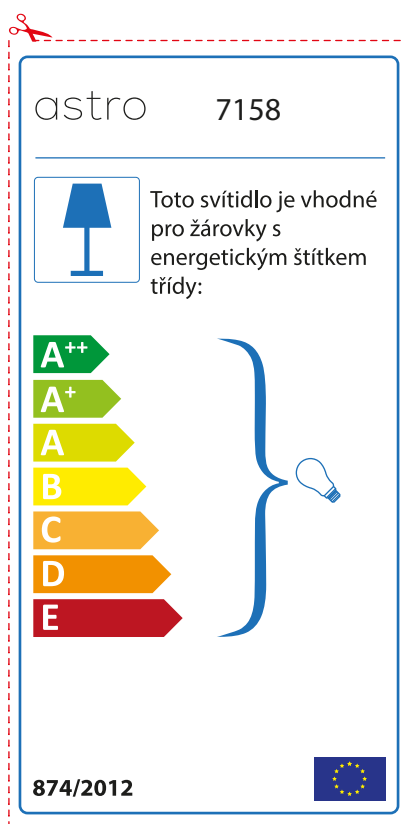

CZECH

Zkontrolujte prosím rozměr světelného zdroje pro svítidlo, protože se liší u různých značek