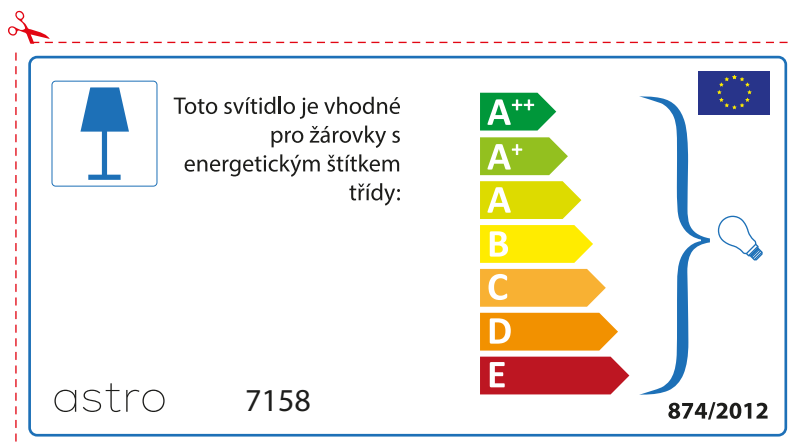

CZECH

Zkontrolujte prosím rozměr světelného zdroje pro svítidlo, protože se liší u různých značek