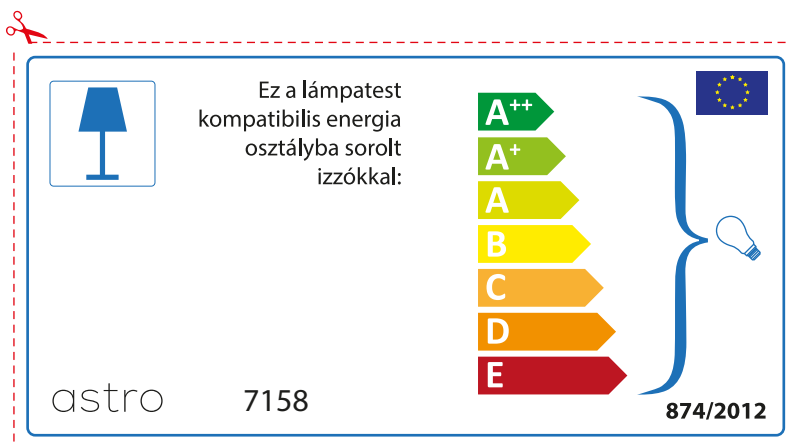

HUNGARIAN

Kérjük, ellenőrizze, hogy a fényforrások foglalata megfelel-e a lámpatest által előírtaknak, ugyanis a különböző márkák eltérhetnek egymástól