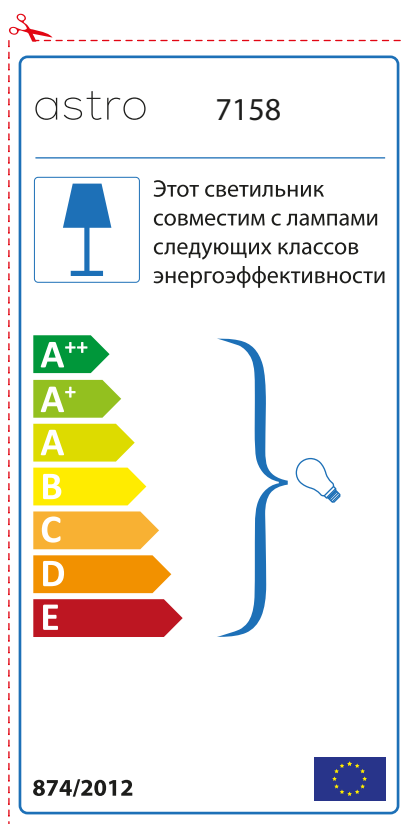

RUSSIAN

Просьба проверить размеры лампы для установки в этот светильник, поскольку размеры ламп могут отличаться в зависимости от производителя