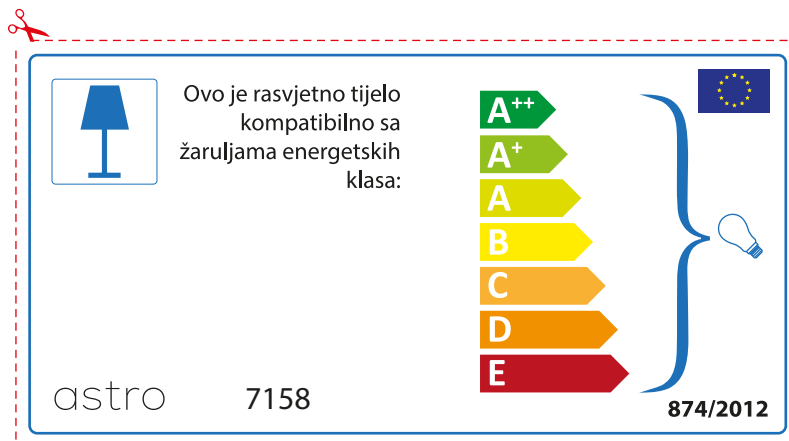

CROATIAN

Provjerite veličinu žarulje prije umetanja u rasvjetno tijelo jer se veličina žarulja razlikuje ovisno o proizvođaču