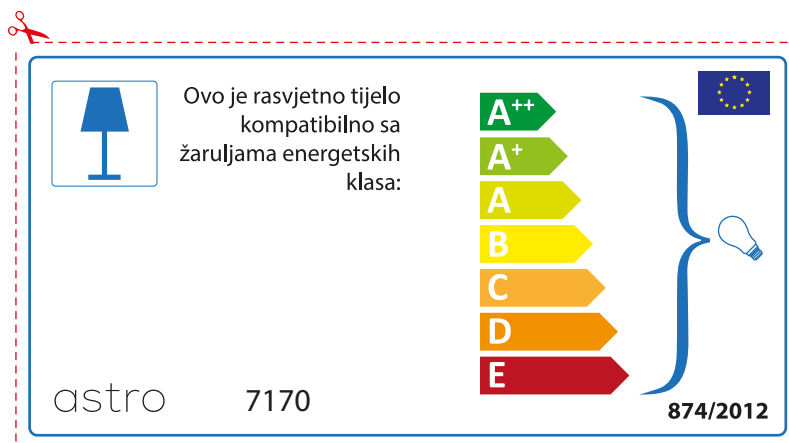

CROATIAN

Provjerite veličinu žarulje prije umetanja u rasvjetno tijelo jer se veličina žarulja razlikuje ovisno o proizvođaču