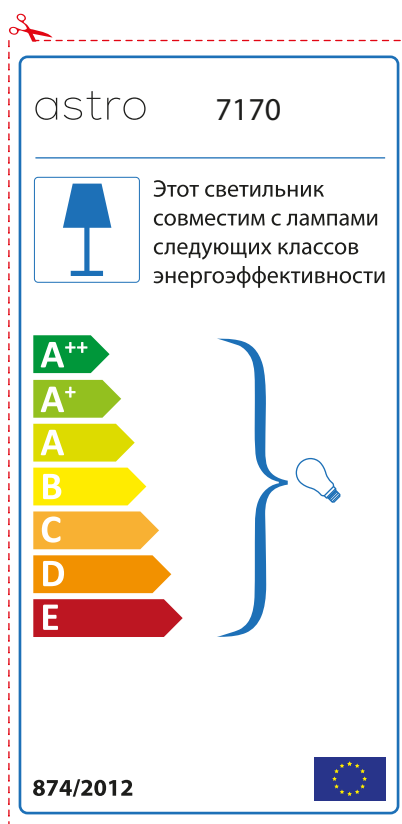

RUSSIAN

Просьба проверить размеры лампы для установки в этот светильник, поскольку размеры ламп могут отличаться в зависимости от производителя