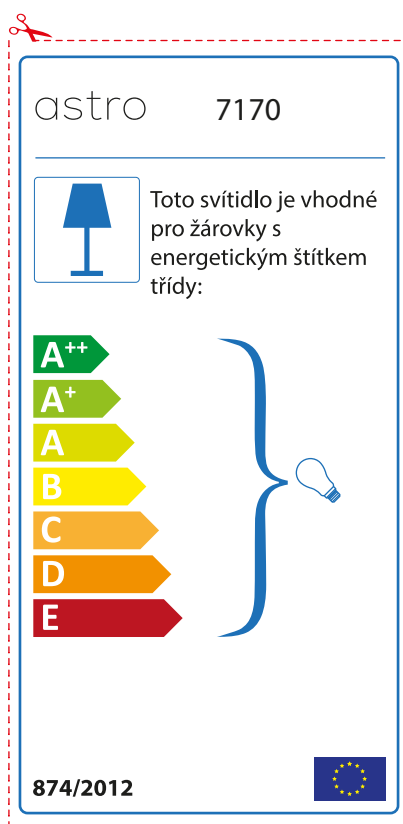

CZECH

Zkontrolujte prosím rozměr světelného zdroje pro svítidlo, protože se liší u různých značek