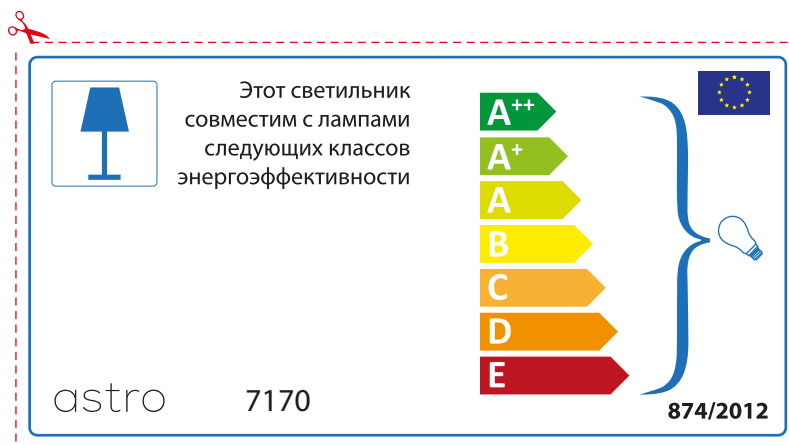

RUSSIAN

Просьба проверить размеры лампы для установки в этот светильник, поскольку размеры ламп могут отличаться в зависимости от производителя