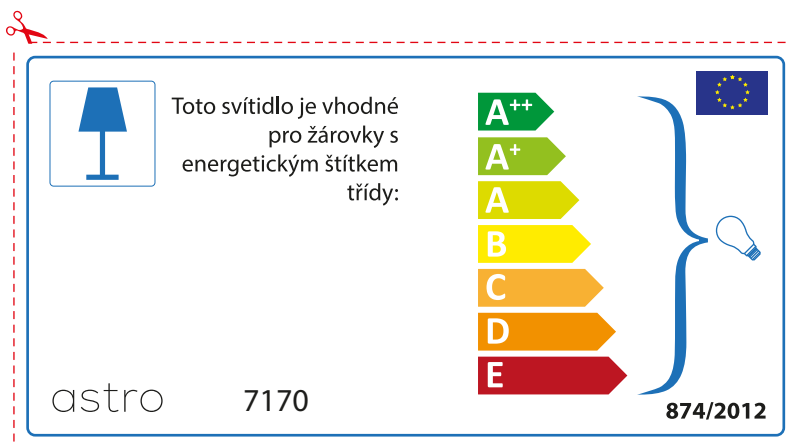

CZECH

Zkontrolujte prosím rozměr světelného zdroje pro svítidlo, protože se liší u různých značek