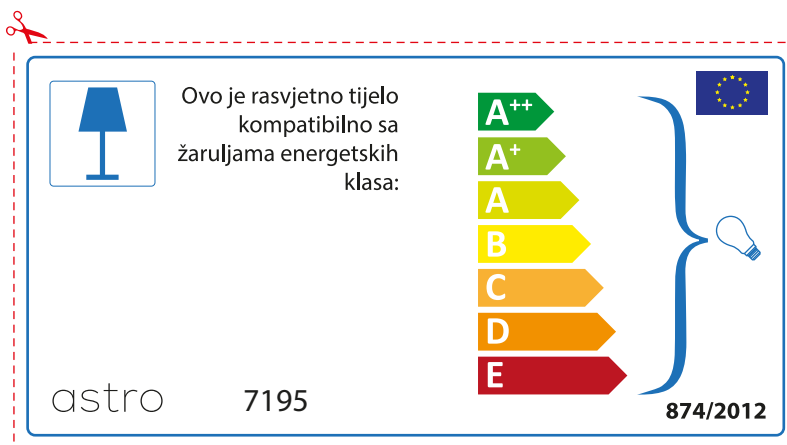

CROATIAN

Provjerite veličinu žarulje prije umetanja u rasvjetno tijelo jer se veličina žarulja razlikuje ovisno o proizvođaču