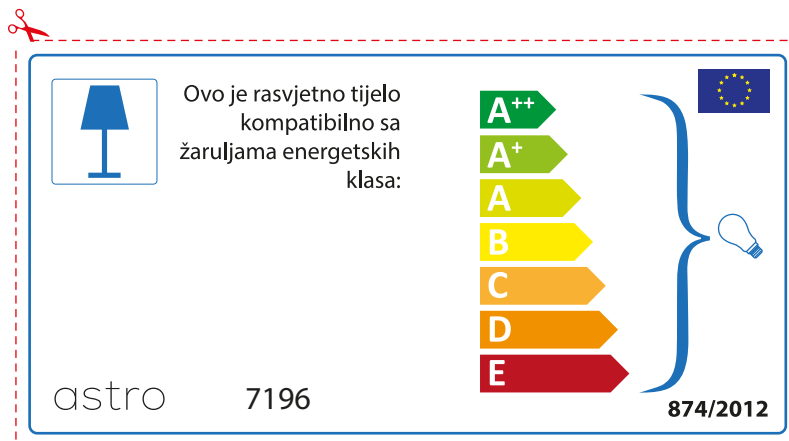

CROATIAN

Provjerite veličinu žarulje prije umetanja u rasvjetno tijelo jer se veličina žarulja razlikuje ovisno o proizvođaču