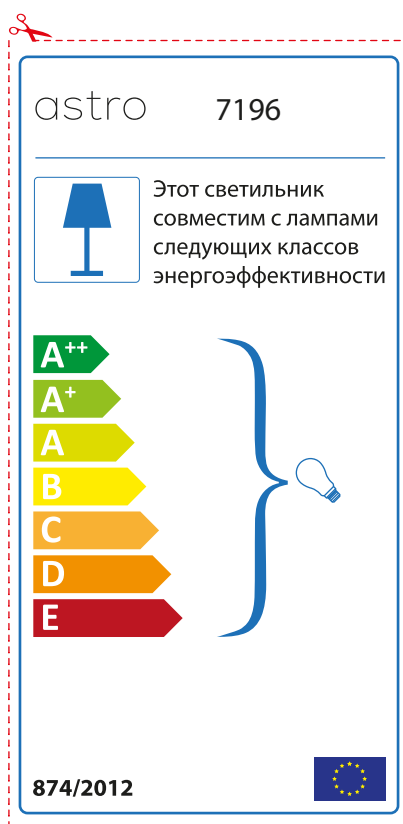

874/2012 

Detailed description: This is a rectangular label for an astro 7196 luminaire. It features a blue lamp icon in a box on the left. To its right, text states compatibility with bulbs of energy classes A++ through E. A vertical stack of seven colored arrows (green, light green, yellow, orange, red-orange, red) represents these classes. A large blue bracket on the right groups all classes and points to a lightbulb icon. The bottom left contains the code '874/2012' and the bottom right contains the EU flag.

 This luminaire is compatible with bulbs of the energy classes:

A++
A+
A
B
C
D
E

astro 7196 

874/2012

Detailed description: This is a rectangular label for an astro 7196 luminaire, oriented horizontally. It features a blue lamp icon in a box on the left. To its right, text states compatibility with bulbs of energy classes A++ through E. A vertical stack of seven colored arrows (green, light green, yellow, orange, red-orange, red) represents these classes. A large blue bracket on the right groups all classes and points to a lightbulb icon. The bottom left contains the code 'astro 7196' and the bottom right contains the EU flag and the code '874/2012'.

astro 7196

 Осветителното тяло е съвместимо с електрически лампи от енергиен клас:

A++
A+
A
B
C
D
E

874/2012 

 Осветителното тяло е съвместимо с електрически лампи от енергиен клас:

A++
A+
A
B
C
D
E

astro 7196 

874/2012

CZECH

Zkontrolujte prosím rozměr světelného zdroje pro svítidlo, protože se liší u různých značek

RUSSIAN

Просьба проверить размеры лампы для установки в этот светильник, поскольку размеры ламп могут отличаться в зависимости от производителя