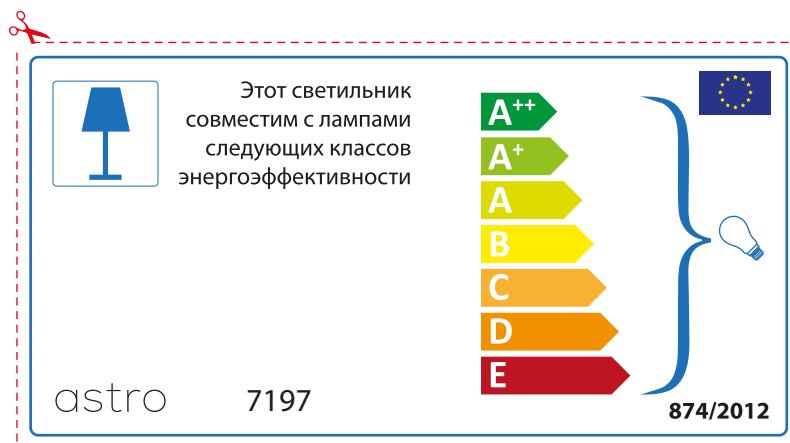

RUSSIAN

Просьба проверить размеры лампы для установки в этот светильник, поскольку размеры ламп могут отличаться в зависимости от производителя