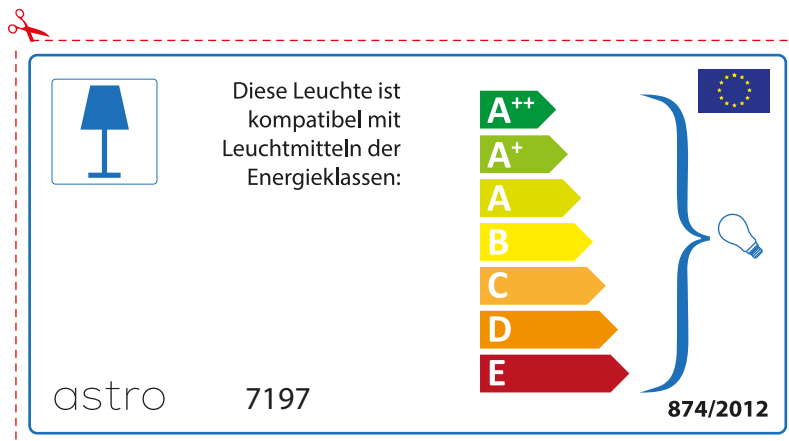

GERMAN

Bitte überprüfen Sie, ob die Abmessungen der Lampe für die Armatur passend sind, da die Größe der Lampen zwischen verschiedenen Marken variieren können