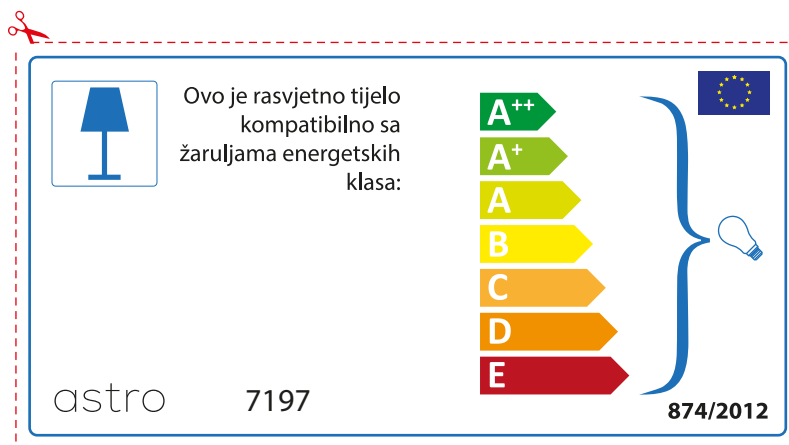

874/2012 

Detailed description: This is a rectangular label for an astro 7197 luminaire. It features a blue lamp icon in a box on the left. To its right, text states compatibility with bulbs of energy classes A++ through E. A vertical stack of seven colored arrows (green, light green, yellow, orange, red-orange, red) represents these classes. A blue bracket on the right groups all classes and points to a lightbulb icon. The bottom left contains the code '874/2012' and the bottom right contains the EU flag. A red dashed border and a scissors icon at the top left indicate it is a cutout.

 This luminaire is compatible with bulbs of the energy classes:

A++
A+
A
B
C
D
E

astro 7197

874/2012

Detailed description: This is a rectangular label for an astro 7197 luminaire, oriented horizontally. It features a blue lamp icon in a box on the left. To its right, text states compatibility with bulbs of energy classes A++ through E. A vertical stack of seven colored arrows (green, light green, yellow, orange, red-orange, red) represents these classes. A blue bracket on the right groups all classes and points to a lightbulb icon. The bottom left contains the code 'astro 7197' and the bottom right contains the EU flag and the code '874/2012'. A red dashed border and a scissors icon at the top left indicate it is a cutout.

A++
A+
A
B
C
D
E

874/2012 

 Corpurile de iluminat sunt compatibile cu surse de lumina din clasa:

A++
A+
A
B
C
D
E

astro 7197 

874/2012

CROATIAN

Provjerite veličinu žarulje prije umetanja u rasvjetno tijelo jer se veličina žarulja razlikuje ovisno o proizvođaču

SPANISH

Por favor, comprobar las dimensiones de las lámparas para esta luminaria. Las dimensiones de las lámparas pueden variar entre las diferentes marcas

astro 7197

 Esta luminaria es compatible con lámparas de clase energética: