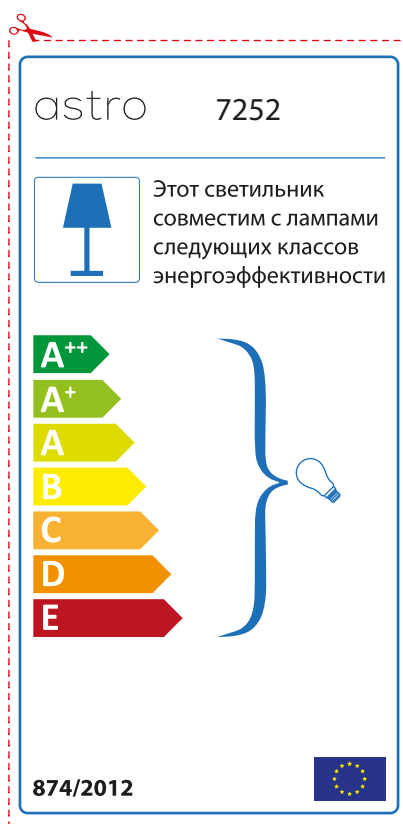

astro 7252

 Questo apparecchio è compatibile con le lampade delle classi energetiche:

A++
A+
A
B
C
D
E

874/2012 

Detailed description: This is a rectangular label with a dashed red border and a red scissors icon at the top left. It features the brand name 'astro' and model number '7252' at the top. Below this is a blue lamp icon in a square box, followed by the text 'Questo apparecchio è compatibile con le lampade delle classi energetiche:'. To the right of this text is a large blue bracket that encompasses a vertical stack of seven energy class labels: A++ (green), A+ (light green), A (yellow-green), B (yellow), C (orange), D (dark orange), and E (red). To the right of the bracket is a small white lightbulb icon. At the bottom left is the code '874/2012' and at the bottom right is the European Union flag.

 Questo apparecchio è compatibile con le lampade delle classi energetiche:

A++
A+
A
B
C
D
E

astro 7252  874/2012

Detailed description: This is a rectangular label with a dashed red border and a red scissors icon at the top left. It features a blue lamp icon in a square box on the left, followed by the text 'Questo apparecchio è compatibile con le lampade delle classi energetiche:'. To the right of this text is a large blue bracket that encompasses a vertical stack of seven energy class labels: A++ (green), A+ (light green), A (yellow-green), B (yellow), C (orange), D (dark orange), and E (red). To the right of the bracket is a small white lightbulb icon. At the bottom left is the brand name 'astro' and model number '7252'. At the bottom right is the European Union flag and the code '874/2012'.

 Toto svítidlo je vhodné pro žárovky s energetickým štítkem třídy:

A++
A+
A
B
C
D
E

astro 7252

  874/2012

RUSSIAN

Просьба проверить размеры лампы для установки в этот светильник, поскольку размеры ламп могут отличаться в зависимости от производителя