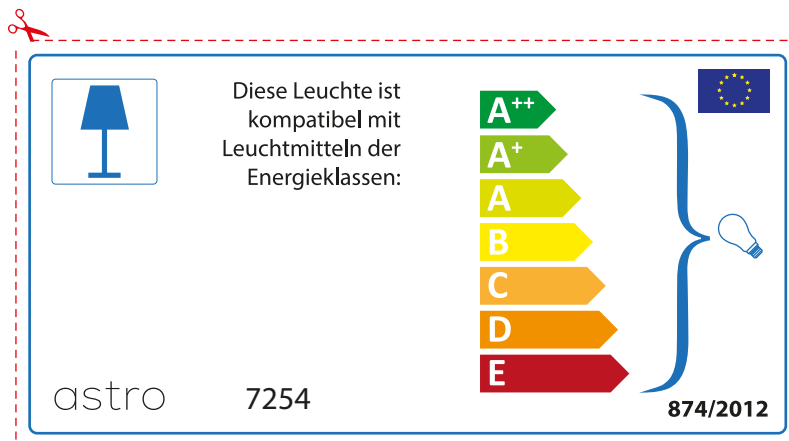

GERMAN

Bitte überprüfen Sie, ob die Abmessungen der Lampe für die Armatur passend sind, da die Größe der Lampen zwischen verschiedenen Marken variieren können