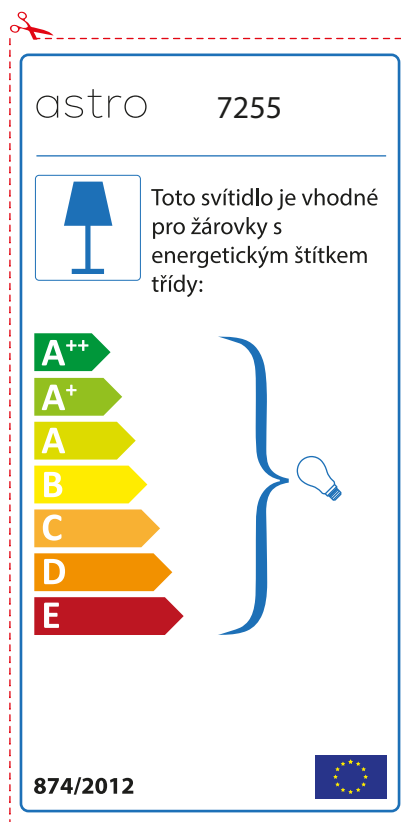

CZECH

Zkontrolujte prosím rozměr světelného zdroje pro svítidlo, protože se liší u různých značek