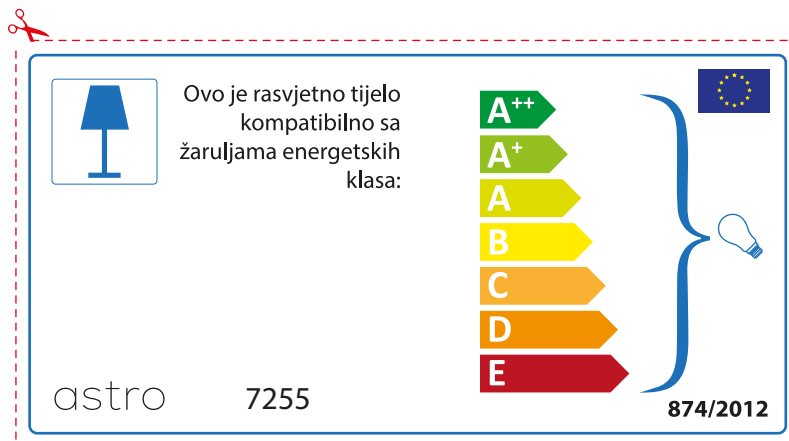

CROATIAN

Provjerite veličinu žarulje prije umetanja u rasvjetno tijelo jer se veličina žarulja razlikuje ovisno o proizvođaču