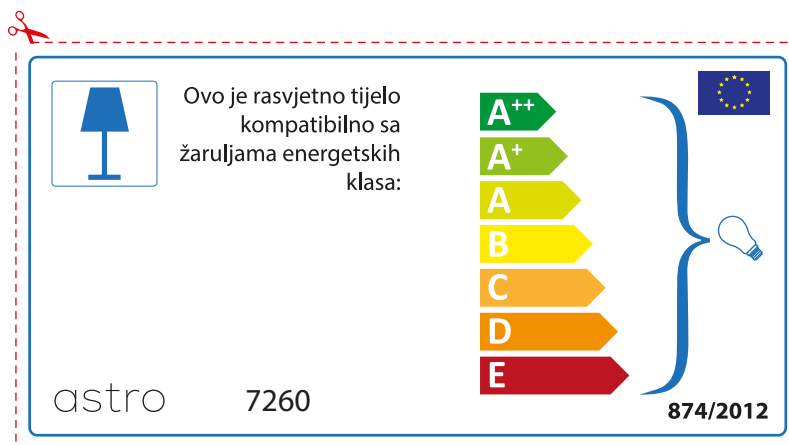

CROATIAN

Provjerite veličinu žarulje prije umetanja u rasvjetno tijelo jer se veličina žarulja razlikuje ovisno o proizvođaču