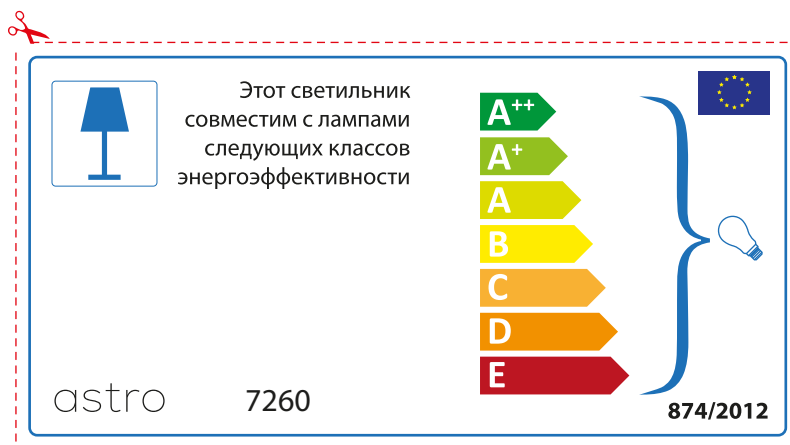

RUSSIAN

Просьба проверить размеры лампы для установки в этот светильник, поскольку размеры ламп могут отличаться в зависимости от производителя