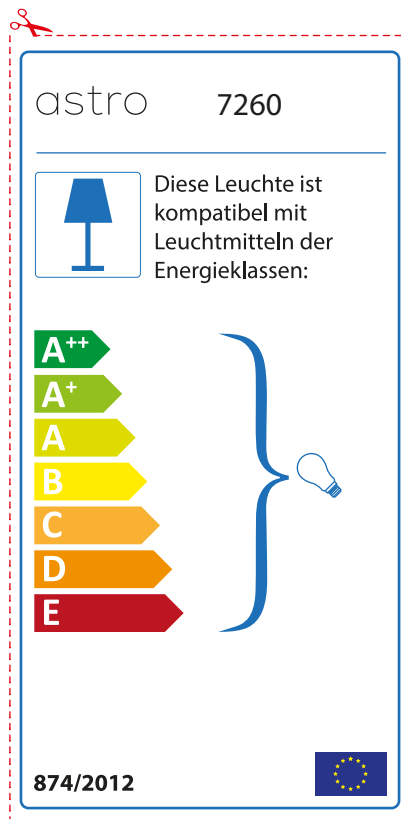

GERMAN

Bitte überprüfen Sie, ob die Abmessungen der Lampe für die Armatur passend sind, da die Größe der Lampen zwischen verschiedenen Marken variieren können