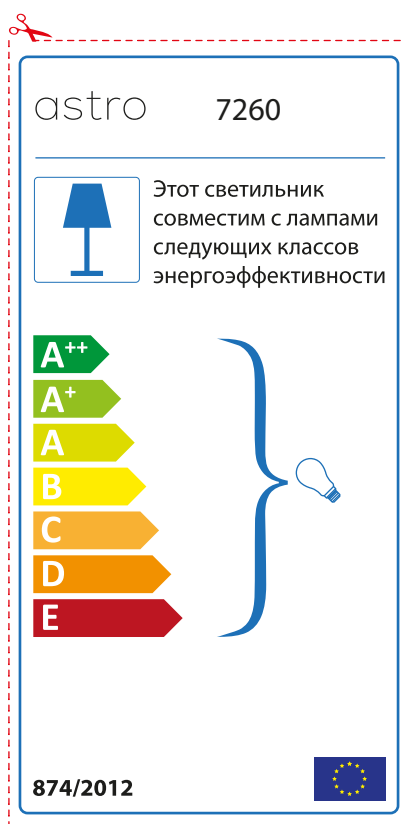

RUSSIAN

Просьба проверить размеры лампы для установки в этот светильник, поскольку размеры ламп могут отличаться в зависимости от производителя