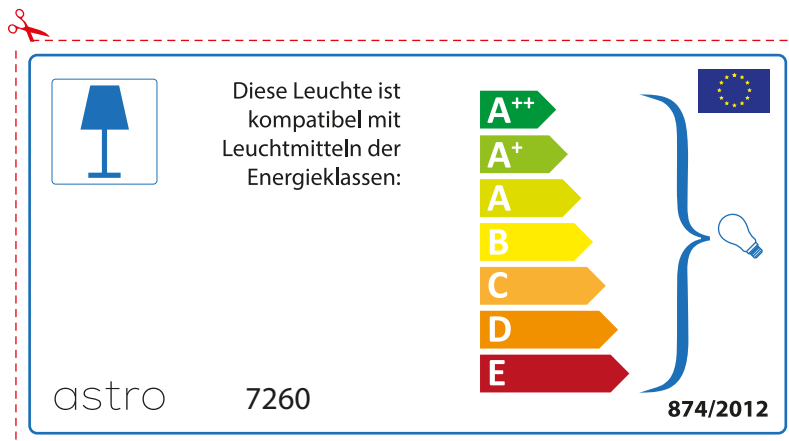

GERMAN

Bitte überprüfen Sie, ob die Abmessungen der Lampe für die Armatur passend sind, da die Größe der Lampen zwischen verschiedenen Marken variieren können