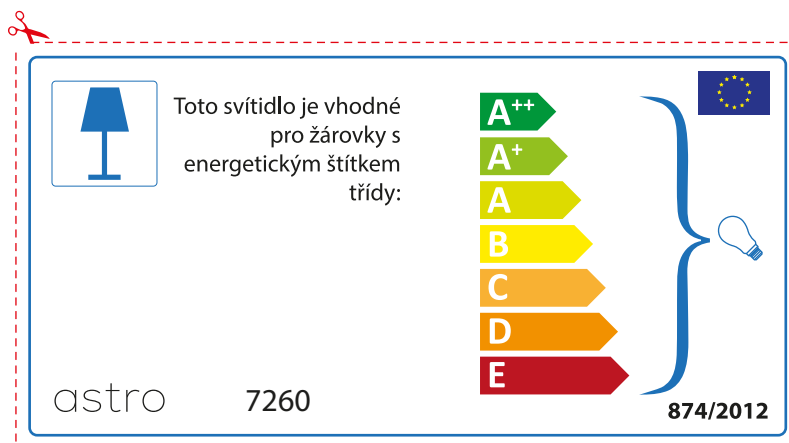

CZECH

Zkontrolujte prosím rozměr světelného zdroje pro svítidlo, protože se liší u různých značek