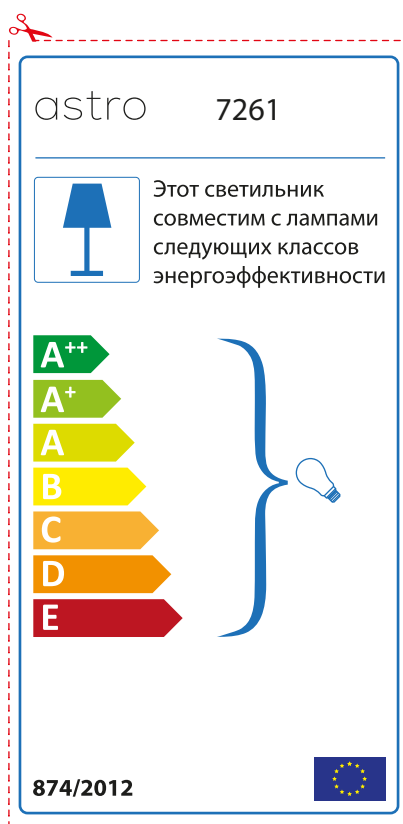

874/2012 

Detailed description: This is a rectangular label for an astro 7261 luminaire. It features a blue lamp icon in a box on the left. To its right, text states compatibility with bulbs of energy classes A++ through E. A vertical stack of seven colored arrows (green, light green, yellow, orange, red-orange, red) represents these classes. A large blue bracket on the right groups all classes and points to a lightbulb icon. The bottom left contains the code 874/2012 and the bottom right contains the EU flag. A red dashed border with a scissors icon at the top left indicates where to cut.

 This luminaire is compatible with bulbs of the energy classes:

A++
A+
A
B
C
D
E

astro 7261

874/2012

Detailed description: This is a rectangular label for an astro 7261 luminaire, oriented horizontally. It features a blue lamp icon in a box on the left. To its right, text states compatibility with bulbs of energy classes A++ through E. A vertical stack of seven colored arrows (green, light green, yellow, orange, red-orange, red) represents these classes. A large blue bracket on the right groups all classes and points to a lightbulb icon. The bottom left contains the code astro 7261 and the bottom right contains the EU flag and the code 874/2012. A red dashed border with a scissors icon at the top left indicates where to cut.

astro 7261

 Осветителното тяло е съвместимо с електрически лампи от енергиен клас:

A++
A+
A
B
C
D
E

874/2012 

 Осветителното тяло е съвместимо с електрически лампи от енергиен клас:

A++
A+
A
B
C
D
E

astro 7261 

874/2012

CZECH

Zkontrolujte prosím rozměr světelného zdroje pro svítidlo, protože se liší u různých značek

RUSSIAN

Просьба проверить размеры лампы для установки в этот светильник, поскольку размеры ламп могут отличаться в зависимости от производителя