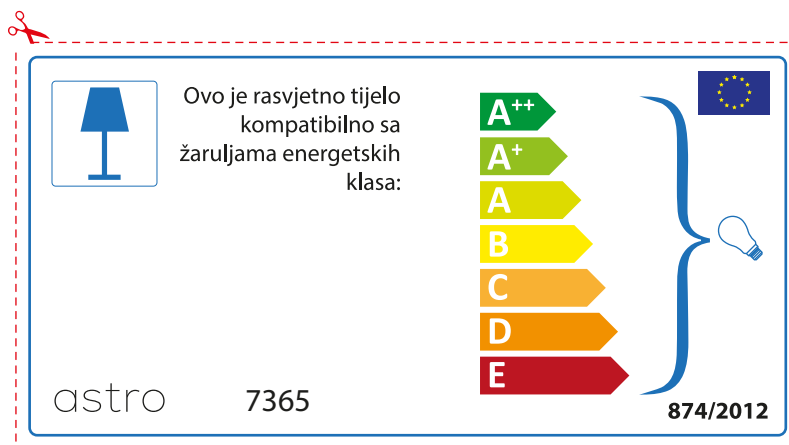

874/2012 

Detailed description: This is a rectangular label for an astro 7365 luminaire. It features a blue lamp icon in a box on the left. To its right, text states compatibility with bulbs of energy classes A++ through E. A vertical stack of seven colored arrows (green, light green, yellow, orange, red-orange, red) represents these classes. A blue bracket on the right groups all seven classes and points to a lightbulb icon. The label includes the model number '7365', the regulation number '874/2012', and the EU flag.

A++
A+
A
B
C
D
E

874/2012 

Detailed description: This is a rectangular label for an astro lamp model 7365. It features a blue lamp icon in a box on the left. To its right is the text 'Diese Leuchte ist kompatibel mit Leuchtmitteln der Energieklassen:'. Below this is a vertical stack of seven energy class arrows: A++ (green), A+ (light green), A (yellow-green), B (yellow), C (orange), D (dark orange), and E (red). A large blue bracket on the right side of these arrows encompasses all seven classes and points to a small lightbulb icon. At the bottom left is the text '874/2012' and at the bottom right is the European Union flag.

A++
A+
A
B
C
D
E

874/2012 

 Corpurile de iluminat sunt compatibile cu surse de lumina din clasa:

A++
A+
A
B
C
D
E

astro 7365 

874/2012

CROATIAN

Provjerite veličinu žarulje prije umetanja u rasvjetno tijelo jer se veličina žarulja razlikuje ovisno o proizvođaču

SPANISH

Por favor, comprobar las dimensiones de las lámparas para esta luminaria. Las dimensiones de las lámparas pueden variar entre las diferentes marcas

astro 7365

 Esta luminaria es compatible con lámparas de clase energética: