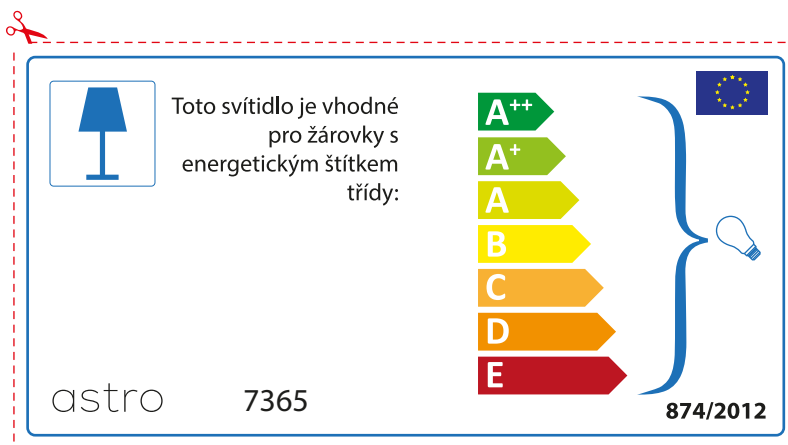

CZECH

Zkontrolujte prosím rozměr světelného zdroje pro svítidlo, protože se liší u různých značek