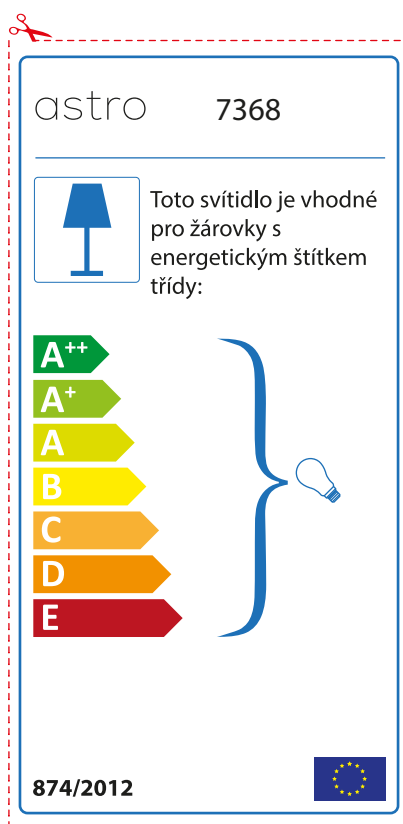

CZECH

Zkontrolujte prosím rozměr světelného zdroje pro svítidlo, protože se liší u různých značek