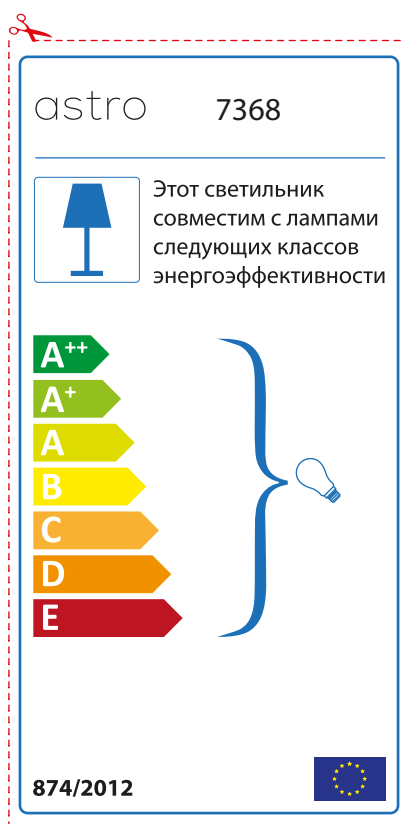

A++
A+
A
B
C
D
E

874/2012 

Detailed description: This is a rectangular label for an astro lamp model 7368. It features a blue lamp icon in a box on the left. To its right, the text states compatibility with light bulbs of energy classes A++ through E. A vertical stack of seven colored arrows (green, light green, yellow, orange, red-orange, red) represents these classes. A blue bracket on the right groups all classes and points to a small light bulb icon. The label includes the text '874/2012' and the European Union flag in the bottom right corner. A red dashed border with a scissors icon at the top left indicates where to cut.

 Diese Leuchte ist kompatibel mit Leuchtmitteln der Energieklassen:

A++
A+
A
B
C
D
E

astro 7368  874/2012

Detailed description: This is a rectangular label for an astro lamp model 7368, oriented horizontally. It features a blue lamp icon in a box on the left. To its right, the text states compatibility with light bulbs of energy classes A++ through E. A vertical stack of seven colored arrows (green, light green, yellow, orange, red-orange, red) represents these classes. A blue bracket on the right groups all classes and points to a small light bulb icon. The label includes the text 'astro 7368' in the bottom left, the European Union flag in the top right, and '874/2012' in the bottom right. A red dashed border with a scissors icon at the top left indicates where to cut.

A++
A+
A
B
C
D
E

astro 7368 

874/2012

CZECH

Zkontrolujte prosím rozměr světelného zdroje pro svítidlo, protože se liší u různých značek

RUSSIAN

Просьба проверить размеры лампы для установки в этот светильник, поскольку размеры ламп могут отличаться в зависимости от производителя