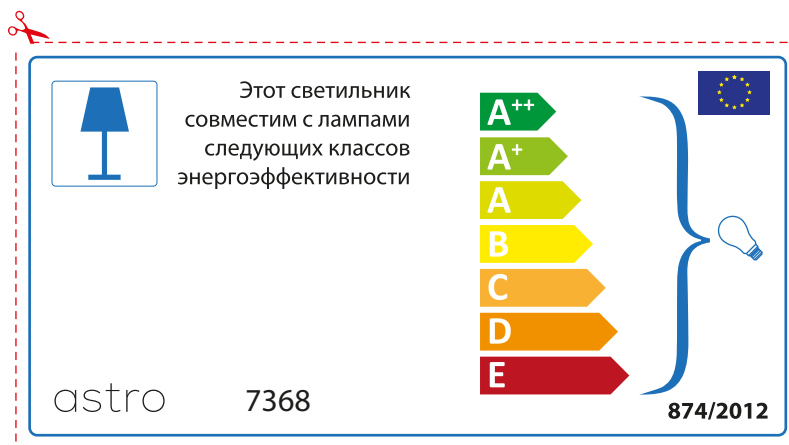

A++
A+
A
B
C
D
E

874/2012 

Detailed description: This is a rectangular label for an astro lamp model 7368. It features a blue lamp icon in a box on the left. To its right, the text states compatibility with light bulbs of energy classes A++ through E. A vertical stack of seven colored arrows (green, light green, yellow, orange, red-orange, red) represents these classes. A blue bracket on the right groups all classes and points to a small light bulb icon. The label includes the text '874/2012' and the European Union flag in the bottom right corner. A red dashed border with a scissors icon at the top left indicates where to cut.

 Diese Leuchte ist kompatibel mit Leuchtmitteln der Energieklassen:

A++
A+
A
B
C
D
E

astro 7368  874/2012

Detailed description: This is a rectangular label for an astro lamp model 7368, oriented horizontally. It features a blue lamp icon in a box on the left. To its right, the text states compatibility with light bulbs of energy classes A++ through E. A vertical stack of seven colored arrows (green, light green, yellow, orange, red-orange, red) represents these classes. A blue bracket on the right groups all classes and points to a small light bulb icon. The label includes the text 'astro 7368' in the bottom left, the European Union flag in the top right, and '874/2012' in the bottom right. A red dashed border with a scissors icon at the top left indicates where to cut.

BULGARIAN

Моля проверете дали вида и размера на ел. лампите са подходящи за осветителното тяло

astro 7368

 Осветителното тяло е съвместимо с електрически лампи от енергиен клас:

A++
A+
A
B
C
D
E

874/2012 

 Осветителното тяло е съвместимо с електрически лампи от енергиен клас:

A++
A+
A
B
C
D
E

astro 7368 

874/2012

CZECH

Zkontrolujte prosím rozměr světelného zdroje pro svítidlo, protože se liší u různých značek

RUSSIAN

Просьба проверить размеры лампы для установки в этот светильник, поскольку размеры ламп могут отличаться в зависимости от производителя