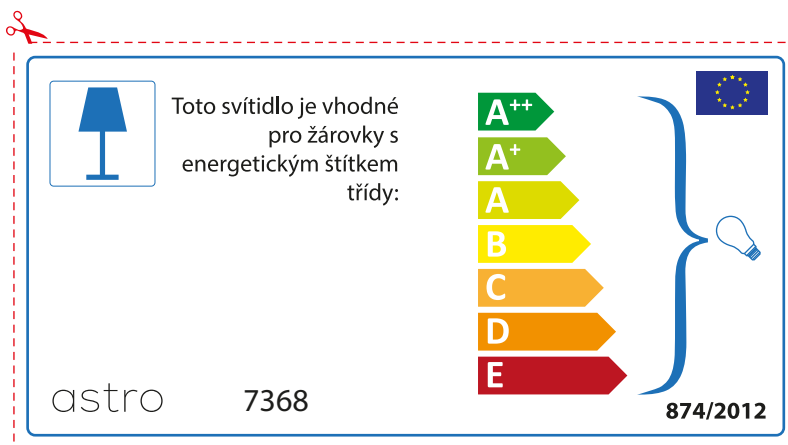

CZECH

Zkontrolujte prosím rozměr světelného zdroje pro svítidlo, protože se liší u různých značek