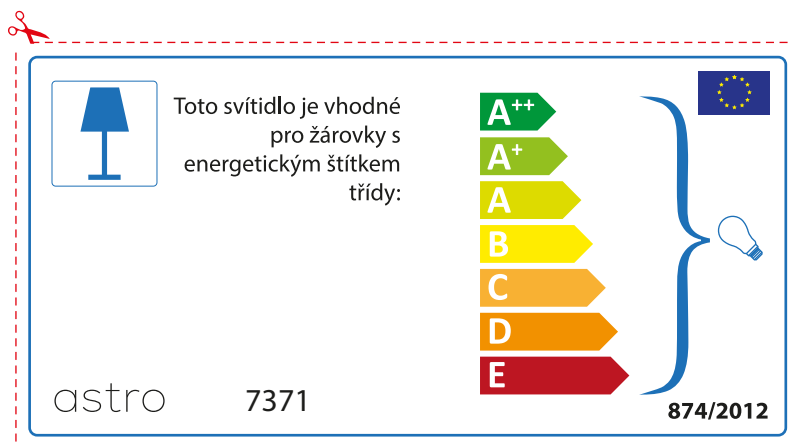

CZECH

Zkontrolujte prosím rozměr světelného zdroje pro svítidlo, protože se liší u různých značek