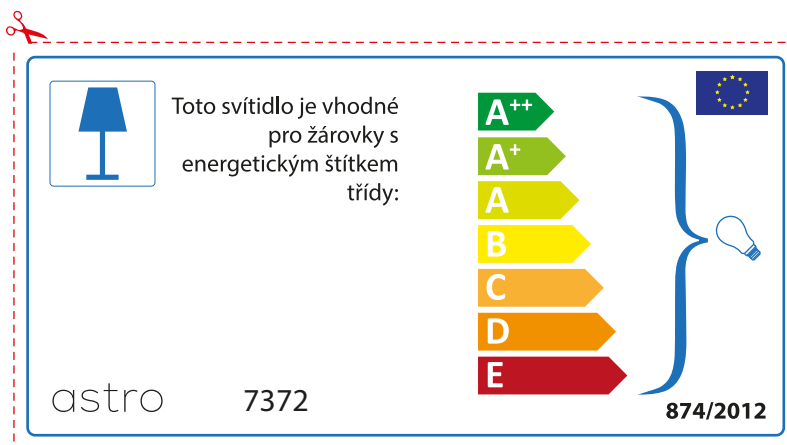

CZECH

Zkontrolujte prosím rozměr světelného zdroje pro svítidlo, protože se liší u různých značek