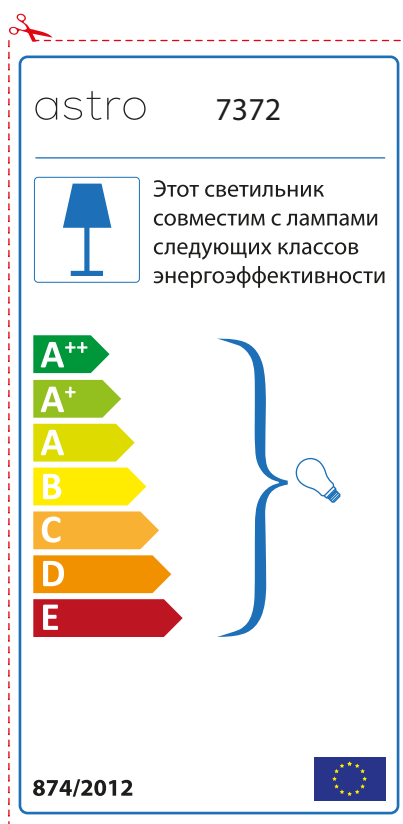

A++
A+
A
B
C
D
E

874/2012 

Detailed description: This is a rectangular label for an astro lamp model 7372. It features a blue lamp icon in a box on the left. To its right, the text states compatibility with light bulbs of energy classes A++ through E. A vertical stack of seven colored arrows (green, light green, yellow, orange, red-orange, red) represents these classes. A large blue bracket on the right groups all classes and points to a small light bulb icon. The label includes the text '874/2012' and the European Union flag in the bottom right corner. A red dashed border with a scissors icon at the top left indicates where to cut.

 Diese Leuchte ist kompatibel mit Leuchtmitteln der Energieklassen:

A++
A+
A
B
C
D
E

astro 7372

 874/2012

Detailed description: This is a rectangular label for an astro lamp model 7372, oriented vertically. It features a blue lamp icon in a box on the left. To its right, the text states compatibility with light bulbs of energy classes A++ through E. A vertical stack of seven colored arrows (green, light green, yellow, orange, red-orange, red) represents these classes. A large blue bracket on the right groups all classes and points to a small light bulb icon. The label includes the text '874/2012' and the European Union flag in the top right corner. The brand name 'astro' and model number '7372' are at the bottom left. A red dashed border with a scissors icon at the top left indicates where to cut.

A++
A+
A
B
C
D
E

astro 7372 

874/2012

CZECH

Zkontrolujte prosím rozměr světelného zdroje pro svítidlo, protože se liší u různých značek

RUSSIAN

Просьба проверить размеры лампы для установки в этот светильник, поскольку размеры ламп могут отличаться в зависимости от производителя