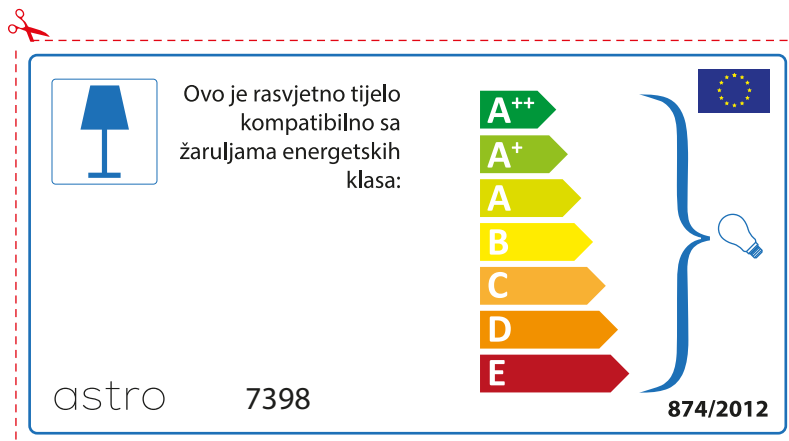

CROATIAN

Provjerite veličinu žarulje prije umetanja u rasvjetno tijelo jer se veličina žarulja razlikuje ovisno o proizvođaču