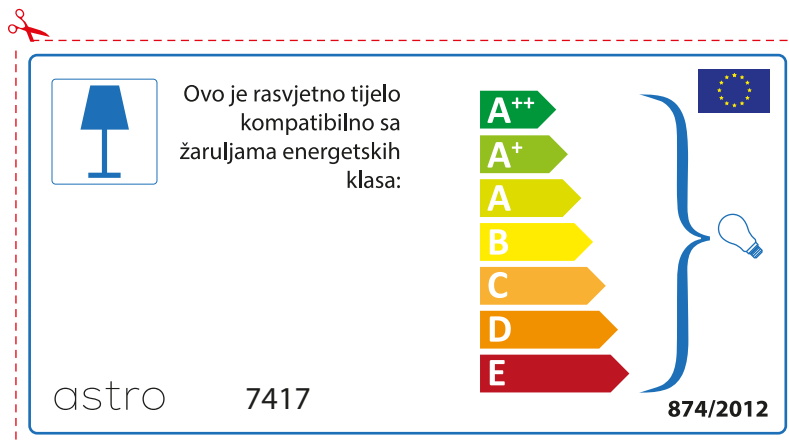

astro 7417

 Diese Leuchte ist kompatibel mit Leuchtmitteln der Energieklassen:

A++
A+
A
B
C
D
E

874/2012 

Detailed description: This is a rectangular label for an astro lamp model 7417. It features a blue lamp icon in a box on the left. To its right, the text states compatibility with light bulbs of energy classes A++ through E. These classes are represented by a vertical stack of seven colored arrows pointing right, with A++ at the top (green) and E at the bottom (red). A blue bracket on the right side of the arrows encompasses all seven classes and points to a small light bulb icon. At the bottom left, the text '874/2012' is present, and at the bottom right is the European Union flag. A red dashed border surrounds the entire label, with a pair of scissors icon at the top left corner.

 Diese Leuchte ist kompatibel mit Leuchtmitteln der Energieklassen:

A++
A+
A
B
C
D
E

astro 7417  874/2012

Detailed description: This is a rectangular label for an astro lamp model 7417, oriented horizontally. It features a blue lamp icon in a box on the left. To its right, the text states compatibility with light bulbs of energy classes A++ through E. These classes are represented by a vertical stack of seven colored arrows pointing right, with A++ at the top (green) and E at the bottom (red). A blue bracket on the right side of the arrows encompasses all seven classes and points to a small light bulb icon. At the top right, the European Union flag is present. At the bottom left, the text 'astro 7417' is present, and at the bottom right is the text '874/2012'. A red dashed border surrounds the entire label, with a pair of scissors icon at the top left corner.

A++
A+
A
B
C
D
E

874/2012 

 Corpurile de iluminat sunt compatibile cu surse de lumina din clasa:

A++
A+
A
B
C
D
E

astro 7417 

874/2012

CROATIAN

Provjerite veličinu žarulje prije umetanja u rasvjetno tijelo jer se veličina žarulja razlikuje ovisno o proizvođaču